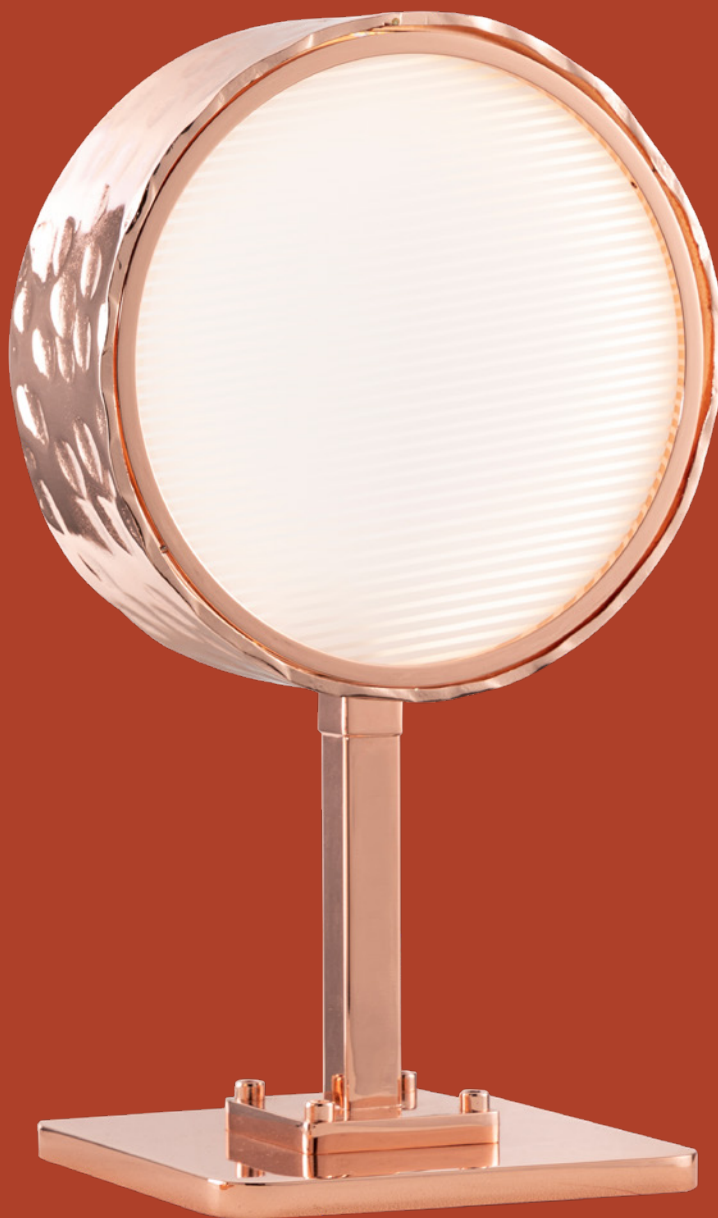

illumination design
SINCE 1972

TECHNICAL SHEETS

illumination design
SINCE 1972

TECHNICAL SHEETS

MATERIALI / MATERIALS	
Struttura / Frame	Ferro forgiato a mano con effetto martellato / Handmade forged iron wiht hammered effect
Vetro / Glass	Vetro piano / Flat glass

DATI TECNICI / TECHNICAL DATA		
INFO	EUROPE	USA
Prodotto / Product	Lampada da Tavola / Table lamp	Lampada da Tavola / Table lamp
Installazione / Installation	Tavolo / Table	Tavolo / Table
Diametro / Diameter	22 cm.	8,66"
Altezza / Height	38 cm.	14,96"
Base / Base	17x17 cm.	Ø 6,69"x6,69"

SPECIFICHE ELETTRICHE / ELECTRICAL SPECIFICATIONS		
INFO	EUROPE	USA
Alimentazione / Power Supply	220-240V – 50/60Hz	100-120V – 50/60Hz
Specifiche lampade/Bulbs specifications	15W Strip led 4000K (incl. / incl.)	15W Strip led 4000K (incl. / incl.)
Wattaggio massimo / Max wattage	15W (1620 lumen)	15W (1620 lumen)
Tensione led / led voltage	24VDC (driver incl. / driver incl.)	24VDC (driver incl. / driver incl.)
Dimmerabilità / Dimmability	Phase dimming on request	Phase dimming on request

OPZIONE DECORI STANDARD / STANDARD FINISHING OPTIONS		Opzioni vetri / Glass options
 nickel / nickel	 oro shadow / shadow gold	 Bianco / White
 cromo / chrome	 placcato oro / gold plated	 Righe bianche / White lines
 nickel satinato / satin nickel	 ottone satinato / satin brass	
 nickel nero / black nickel	 brunito spazzolato/brushed bronze	
 placcato rame/copper plated		