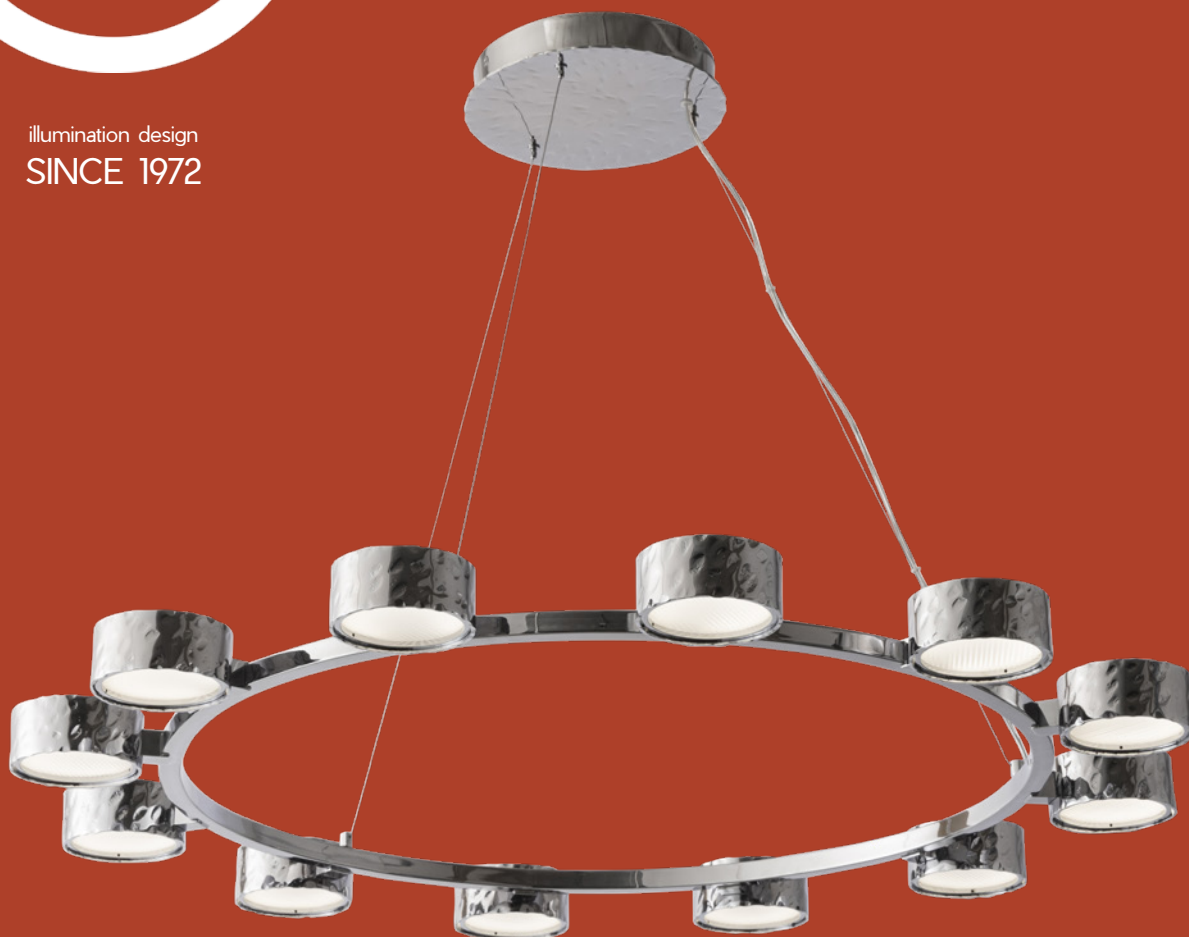

illumination design
SINCE 1972

TECHNICAL SHEETS

illumination design
SINCE 1972

TECHNICAL SHEETS

MATERIALI / MATERIALS	
Struttura / Frame	Ferro forgiato a mano con effetto martellato / <i>Handmade forged iron wiht hammered effect</i>
Vetro / Glass	Vetro piano / <i>Flat glass</i>

DATI TECNICI / TECHNICAL DATA		
INFO	EUROPE	USA
Prodotto / Product	Lampadario / Chandelier	Lampadario / Chandelier
Installazione / Installation	Soffitto / Ceiling	Soffitto / Ceiling
Diametro / Diameter	106 cm.	41,73"
Altezza / Height	5 cm.	1,96"
Cavi Standard / Standard wires	130 cm.	51,18"
Rosone / Canopy	Ø 25 cm. – h.5 cm.	Ø 9,84 – h.1,96"