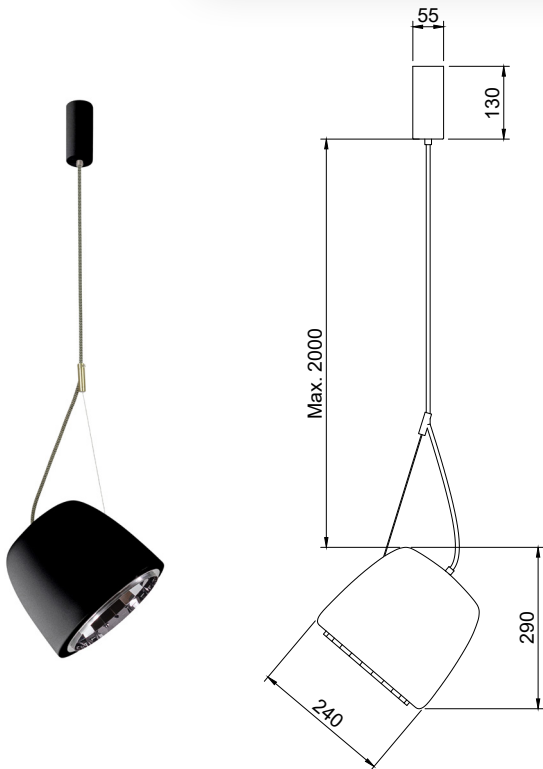

HIND RABII

LIGHTING STUDIO

ICE-T

Design by Hind Rabii, 2015

Shape		
		
Black	Green	Orange

Inner reflector	
	
Carbon	Copper

Mounting	Pendant	Dimmable	Yes (TRIAC, trailing edge)	Marking	CE IP20 F
Environment	indoor	Source	Included	Weight	1,6kgs
Lampshade	Aluminium		led 10w 2700K 1000lm	Cord lenght	2000mm adjustable ; other length on request.
Frame	Cord & Metal	Voltage	220-250V		