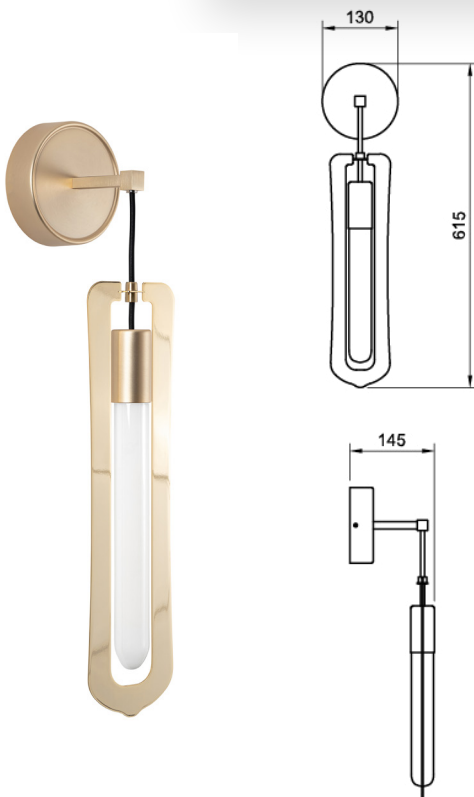

HIND RABII

LIGHTING STUDIO

NEWEL WALL

Design by Hind Rabii, 2014

STRUCTURE

Black chrome **Shiny bronze** **Shiny gold**

Wall Box

Galvanic black **Brushed bronze** **Brushed gold**

Mounting	Pendant	Dimmable	Yes (TRIAC, trailing edge)	Marking	CE IP20 F □
Environment	indoor	Source	Included	Weight	0,8kgs
Lampshade	Steel		E27 5w 2700K 450 lm	Cord lenght	150 mm, other length on request.
Frame	Cord & Steel	Voltage	220-250V		