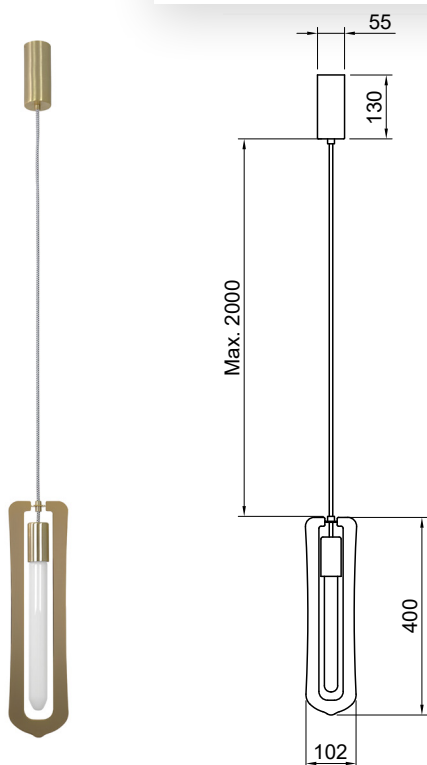

### STRUCTURE

**Black chrome**

**Shiny copper**

**Shiny gold**

<b>Mounting</b>	Pendant	<b>Dimmable</b>	Yes (TRIAC, trailing edge)	<b>Marking</b>	CE IP20 F □
<b>Environment</b>	Indoor	<b>Source</b>	Included	<b>Weight</b>	0,8kgs
<b>Lampshade</b>	Steel		E27 5w 2700K 450 lm	<b>Cord lenght</b>	2000mm adjustable ; other length on request.
<b>Frame</b>	Cord & Steel	<b>Voltage</b>	220-250V		