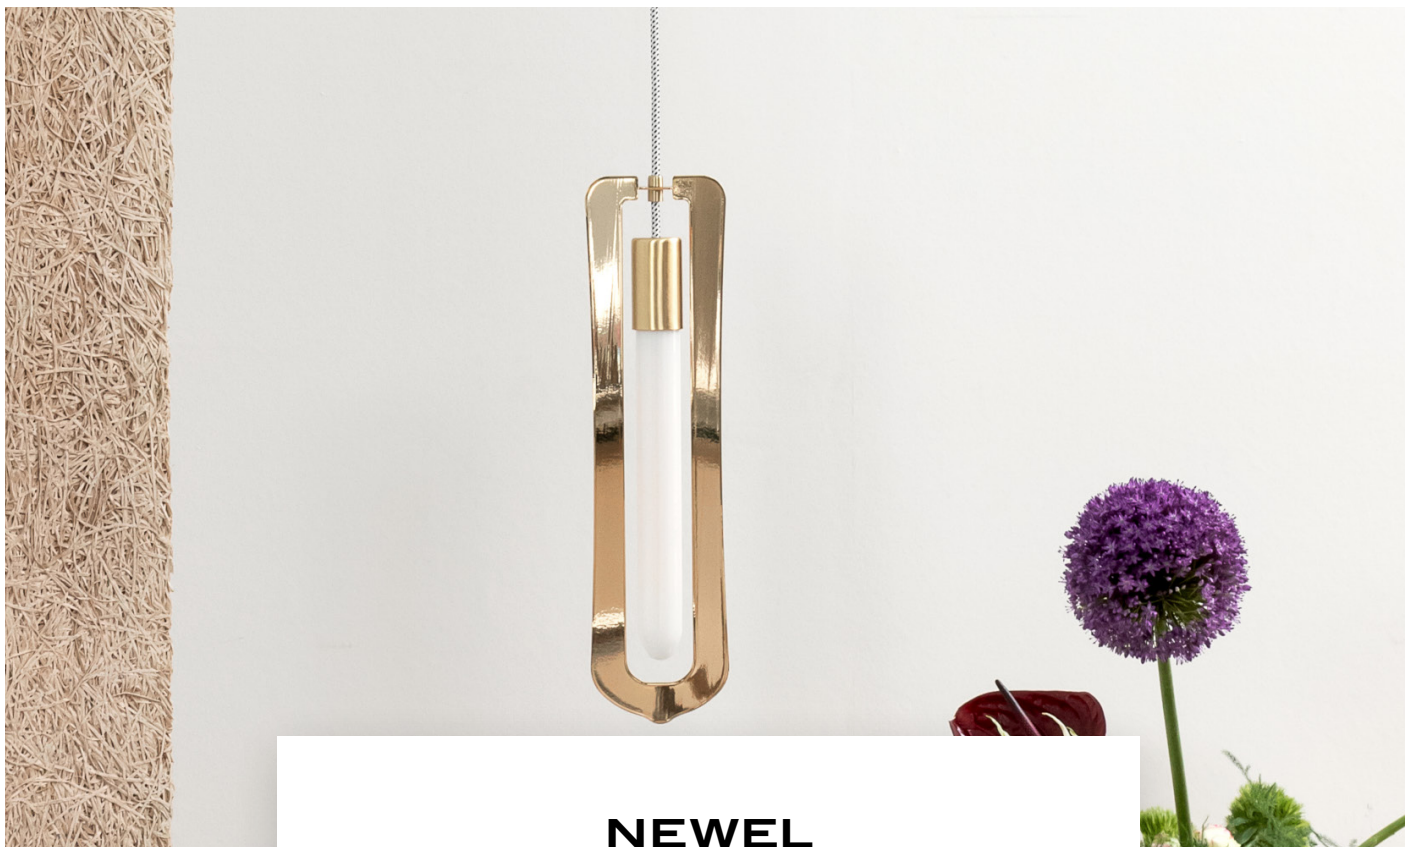

## NEWEL

Design by Hind Rabii, 2014

### STRUCTURE

**Black chrome**

**Shiny copper**

**Shiny gold**

<b>Mounting</b>	Pendant	<b>Dimmable</b>	Yes (TRIAC, trailing edge)	<b>Marking</b>	CE IP20 F □
<b>Environment</b>	Indoor	<b>Source</b>	Included	<b>Weight</b>	0,8kgs
<b>Lampshade</b>	Steel		E27 5w 2700K 450 lm	<b>Cord lenght</b>	2000mm adjustable ; other length on request.
<b>Frame</b>	Cord & Steel	<b>Voltage</b>	220-250V		