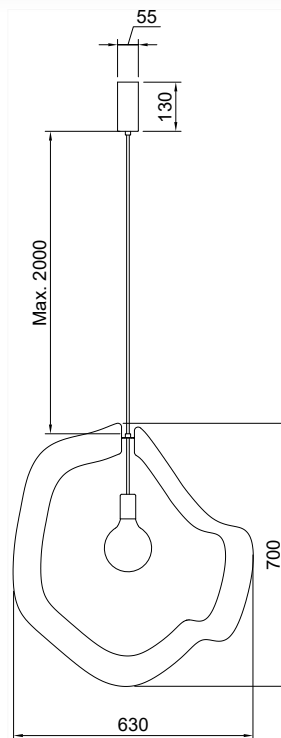

HIND RABII

LIGHTING STUDIO

ESPRIT YA-YA 70

Design by Hind RABII, 2017

STRUCTURE

Shiny gold

Black chrome

Shiny bronze

Mounting	Pendant	Dimmable	Yes (TRIAC, trailing edge)	Marking	CE IP20 V
Environment	Indoor	Source	Included	Weight	2,5kgs
Lampshade	Galvanic stainless steel	Source	E27 led 6w 2500K 2500lm	Cord lenght	2000mm adjustable ; other length on request.
Frame	Cord & Metal	Voltage	220-250V