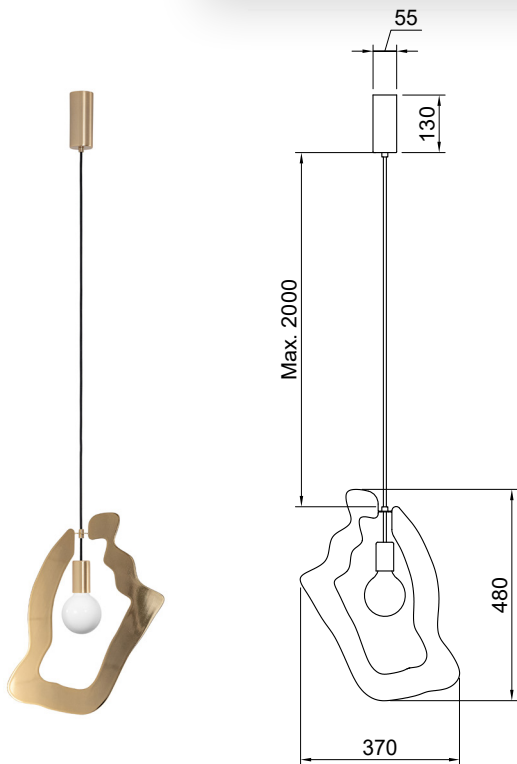

HIND RABII

LIGHTING STUDIO

ESPRIT YA-YA 3

Design by Hind RABII, 2017

STRUCTURE		
		
Shiny gold	Black chrome	Shiny bronze

Mounting	Pendant	Dimmable	Yes (TRIAC, trailing edge)	Marking	CE IP20 V
Environment	Indoor	Source	Included	Weight	1,8kgs
Lampshade	Galvanic stainless steel		E27 led 5,5w 2500K 2500lm	Cord lenght	2000mm adjustable ; other length on request.
Frame	Cord & Metal	Voltage	220-250V		