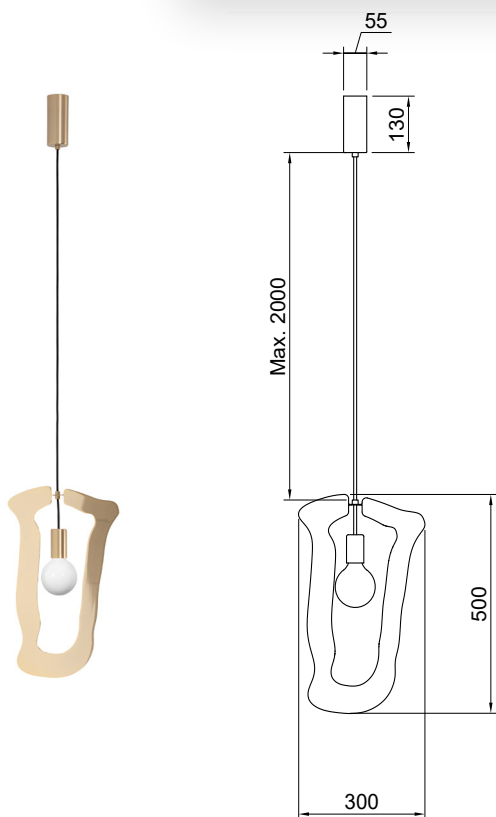

## ESPRIT YA-YA 2

Design by Hind RABII, 2017

| STRUCTURE   |  |   |
|---|--|---|
|  |  |  |
| Shiny gold  | Black chrome   | Shiny bronze  |

|                    |                          |                 |                            |                    |  |
|--------------------|--------------------------|-----------------|----------------------------|--------------------|--|
| <b>Mounting</b>    | Pendant                  | <b>Dimmable</b> | Yes (TRIAC, trailing edge) | <b>Marking</b>     | CE IP20 V                                    |
| <b>Environment</b> | Indoor                   | <b>Source</b>   | Included                   | <b>Weight</b>      | 1,8kgs                                       |
| <b>Lampshade</b>   | Galvanic stainless steel |                 | E27 led 5,5w 2500K 2500lm  | <b>Cord lenght</b> | 2000mm adjustable ; other length on request. |
| <b>Frame</b>       | Cord & Metal             | <b>Voltage</b>  | 220-250V                   |                    |  |