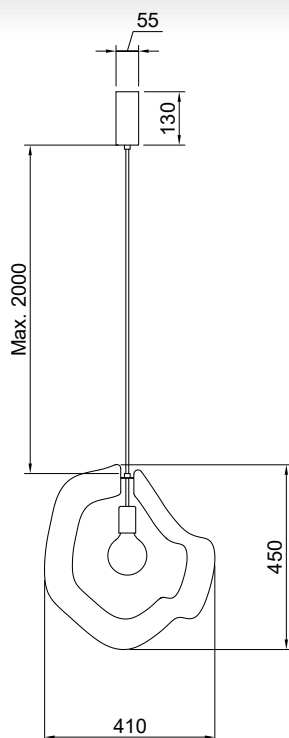

### STRUCTURE

Shiny gold

Black chrome

Shiny bronze

<b>Mounting</b>	Pendant	<b>Dimmable</b>	Yes (TRIAC, trailing edge)	<b>Marking</b>	CE IP20 V
<b>Environment</b>	Indoor	<b>Source</b>	Included	<b>Weight</b>	1,8kgs
<b>Lampshade</b>	Galvanic stainless steel	<b>Source</b>	E27 led 5,5w 2500K 2500lm	<b>Cord lenght</b>	2000mm adjustable ; other length on request.
<b>Frame</b>	Cord & Metal	<b>Voltage</b>	220-250V		