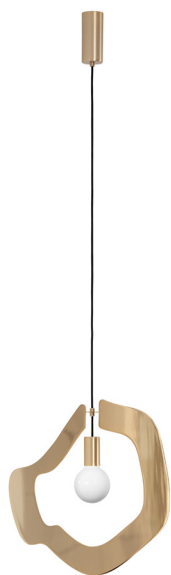

# HIND RABII

LIGHTING STUDIO

## ESPRIT YA-YA 1

Design by Hind RABII, 2017

### STRUCTURE

Shiny gold

Black chrome

Shiny bronze

<b>Mounting</b>	Pendant	<b>Dimmable</b>	Yes (TRIAC, trailing edge)	<b>Marking</b>	CE IP20 V
<b>Environment</b>	Indoor	<b>Source</b>	Included	<b>Weight</b>	1,8kgs
<b>Lampshade</b>	Galvanic stainless steel	<b>Source</b>	E27 led 5,5w 2500K 2500lm	<b>Cord lenght</b>	2000mm adjustable ; other length on request.
<b>Frame</b>	Cord & Metal	<b>Voltage</b>	220-250V		