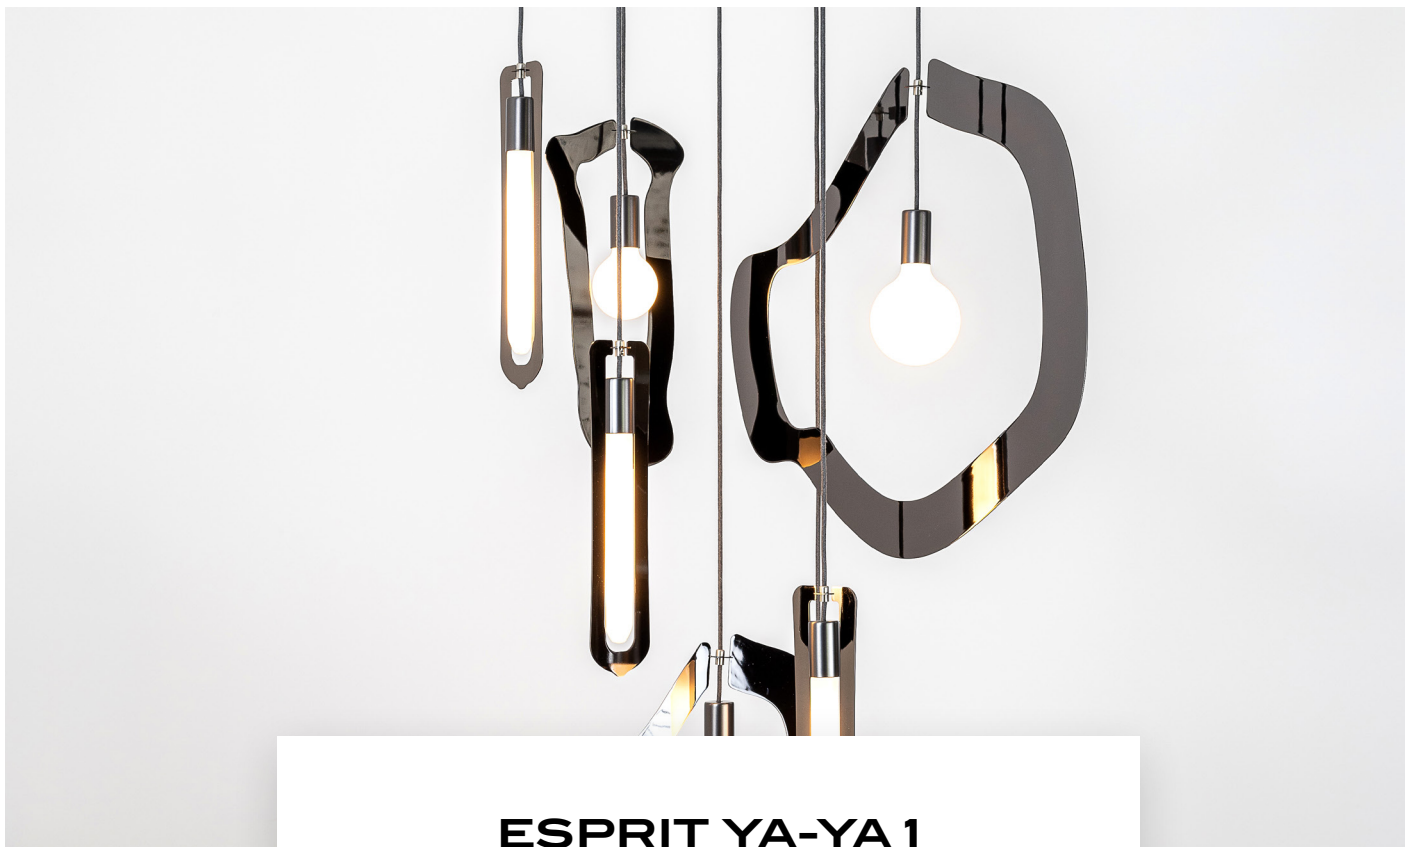

## ESPRIT YA-YA 1

Design by Hind RABII, 2017

### STRUCTURE

Shiny gold

Black chrome

Shiny bronze

<b>Mounting</b>	Pendant	<b>Dimmable</b>	Yes (TRIAC, trailing edge)	<b>Marking</b>	CE IP20 V
<b>Environment</b>	Indoor	<b>Source</b>	Included	<b>Weight</b>	1,8kgs
<b>Lampshade</b>	Galvanic stainless steel	<b>Source</b>	E27 led 5,5w 2500K 2500lm	<b>Cord lenght</b>	2000mm adjustable ; other length on request.
<b>Frame</b>	Cord & Metal	<b>Voltage</b>	220-250V		