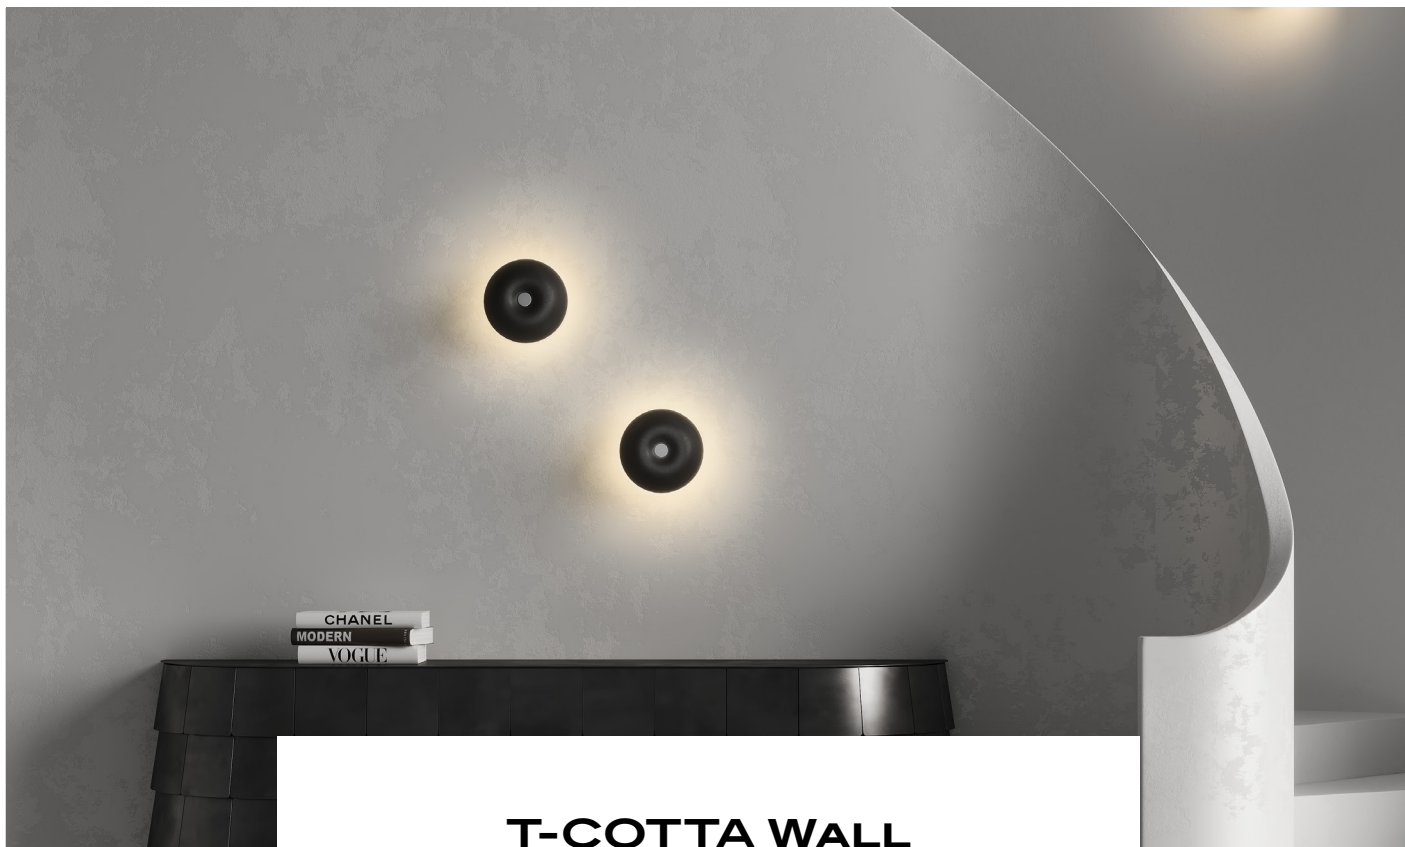

## T-COTTA WALL

Design by Chiaramonte Marin Studio, 2018

Glass			
			
<b>Black</b>	<b>Green</b>	<b>Grey</b>	<b>Terracotta</b>

Glass	
	
<b>Pink</b>	<b>Opal white</b>

<b>Mounting</b>	Pendant	<b>Dimmable</b>	Yes (TRIAC, trailing edge)	<b>Marking</b>	CE IP20 F
<b>Environment</b>	Indoor	<b>Source</b>	Included	<b>Weight</b>	2.8kgs
<b>Lampshade</b>	Glass		LED 8w 2700K 1200 lm	<b>Cord lenght</b>	x
<b>Frame</b>	Aluminium	<b>Voltage</b>	220-250V		