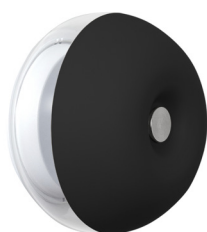

## T-COTTA WALL

Design by Chiaramonte Marin Studio, 2018

Glass			
			
<b>Black</b>	<b>Green</b>	<b>Grey</b>	<b>Terracotta</b>

Glass	
	
<b>Pink</b>	<b>Opal white</b>

<b>Mounting</b>	Pendant	<b>Dimmable</b>	Yes (TRIAC, trailing edge)	<b>Marking</b>	CE IP20 F
<b>Environment</b>	Indoor	<b>Source</b>	Included	<b>Weight</b>	2.8kgs
<b>Lampshade</b>	Glass		LED 8w 2700K 1200 lm	<b>Cord lenght</b>	x
<b>Frame</b>	Aluminium	<b>Voltage</b>	220-250V		