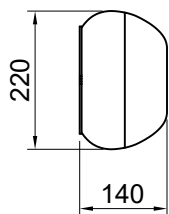

## T-COTTA WALL

Design by Chiaramonte Marin Studio, 2018

Glass			
			
<b>Black</b>	<b>Green</b>	<b>Grey</b>	<b>Terracotta</b>

Glass	
	
<b>Pink</b>	<b>Opal white</b>

<b>Mounting</b>	Pendant	<b>Dimmable</b>	Yes (TRIAC, trailing edge)	<b>Marking</b>	CE IP20 F
<b>Environment</b>	Indoor	<b>Source</b>	Included	<b>Weight</b>	2.8kgs
<b>Lampshade</b>	Glass		LED 8w 2700K 1200 lm	<b>Cord lenght</b>	x
<b>Frame</b>	Aluminium	<b>Voltage</b>	220-250V		