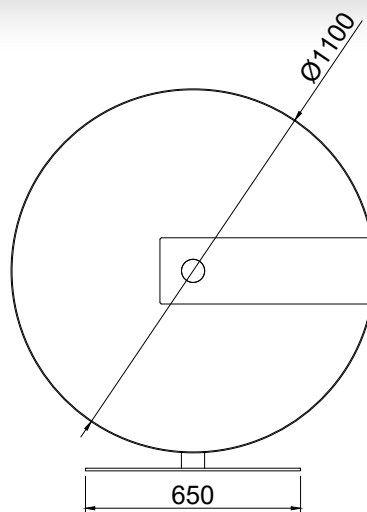

HIND RABII

LIGHTING STUDIO

MERIDIANA FLOOR

Design by Chiamonte Marin Studio, 2019

Shape in fiber glass	Diffuser
Matt white	White marble Wengé Walnut Black marble Ebony

Mounting	Floor	Dimmable	Yes	Marking	CE IP20 F
Environment	Indoor	Source	Included	Weight	18kgs
Lampshade	Fiber glass and aluminium		Led 35w 2700K 4000 lm		
Frame	Steel	Voltage	220-250V		