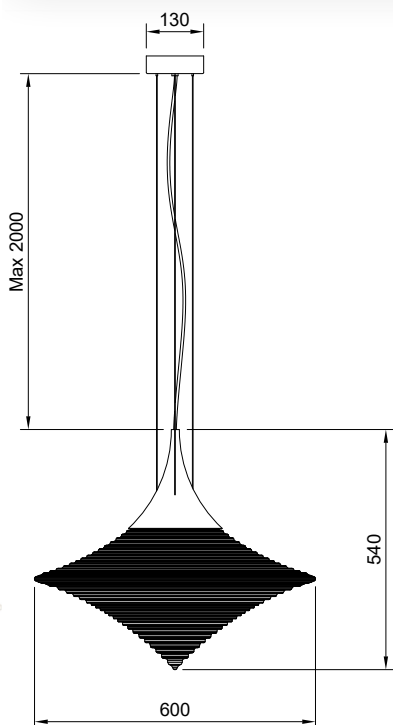

HIND RABII

LIGHTING STUDIO

DISCA L
 Design by Alberto Nason, 2017

GLASS				
Amber	Cristal	Green	Opal white	Sfumato

Cap				
Antic brass	Brushed bronze	Fumé blue	Matt black	Matt white

Mounting	Pendant	Dimmable	Yes (TRIAC, trailing edge)	Marking	CE IP20 F
Environment	indoor	Source	Not Included	Weight	8,6kgs
Lampshade	Glass		E27 13W 2700K 1500lm	Cord lenght	2000mm adjustable ; other length on request.
Frame	Cord & Metal	Voltage	220-250V		