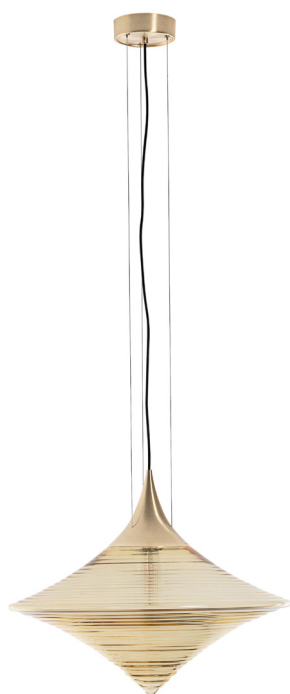

HIND RABII

LIGHTING STUDIO

DISCA L
 Design by Alberto Nason, 2017

GLASS				
Amber	Cristal	Green	Opal white	Sfumato

Cap				
Antic brass	Brushed bronze	Fumé blue	Matt black	Matt white

Mounting	Pendant	Dimmable	Yes (TRIAC, trailing edge)	Marking	CE IP20 F
Environment	indoor	Source	Not Included	Weight	8,6kgs
Lampshade	Glass		E27 13W 2700K 1500lm	Cord lenght	2000mm adjustable ; other length on request.
Frame	Cord & Metal	Voltage	220-250V		