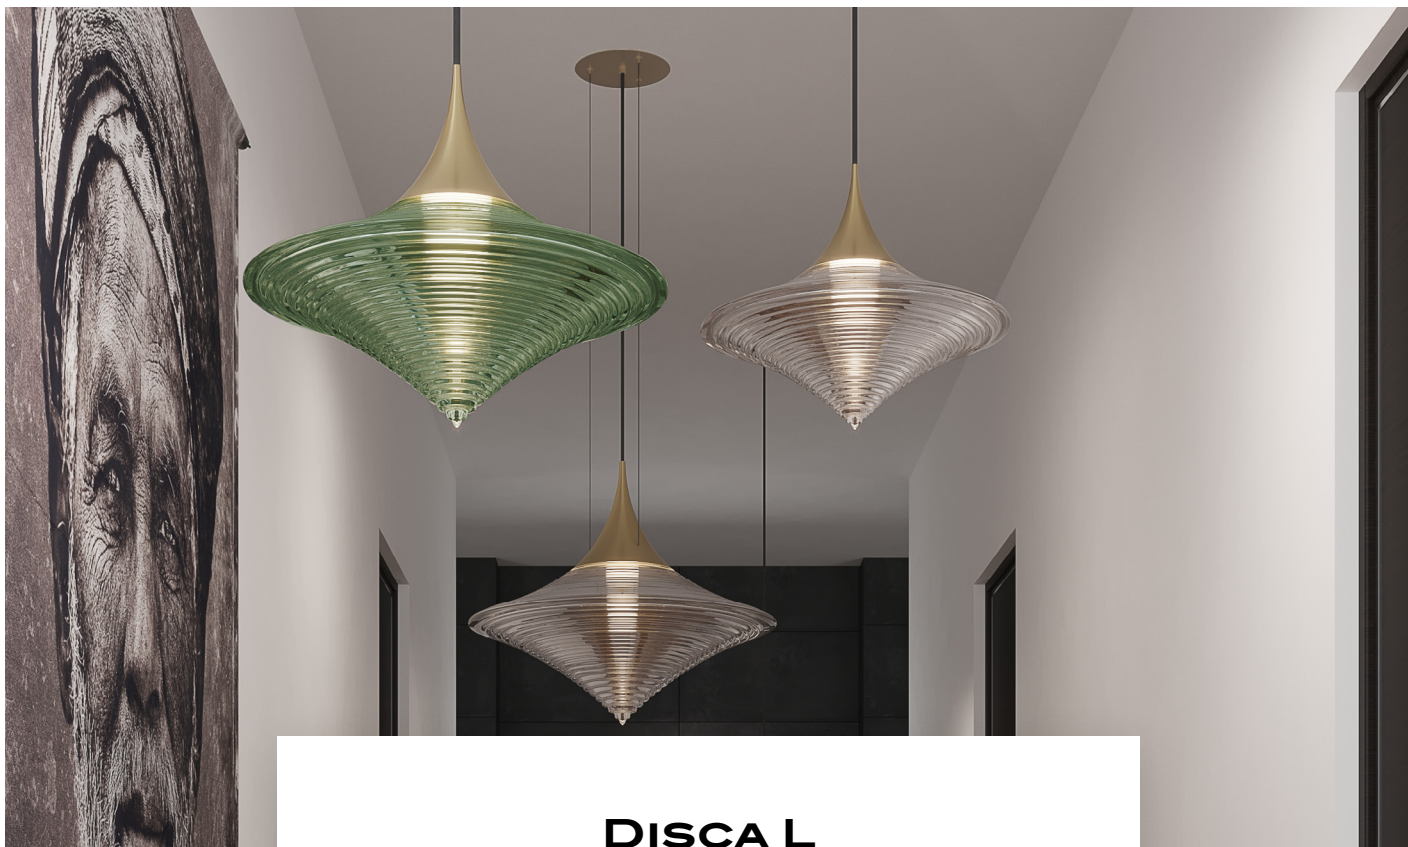

HIND RABII

LIGHTING STUDIO

DISCA L
 Design by Alberto Nason, 2017

GLASS				
Amber	Cristal	Green	Opal white	Sfumato

Cap				
Antic brass	Brushed bronze	Fumé blue	Matt black	Matt white

Mounting	Pendant	Dimmable	Yes (TRIAC, trailing edge)	Marking	CE IP20 F
Environment	indoor	Source	Not Included	Weight	8,6kgs
Lampshade	Glass		E27 13W 2700K 1500lm	Cord lenght	2000mm adjustable ; other length on request.
Frame	Cord & Metal	Voltage	220-250V		