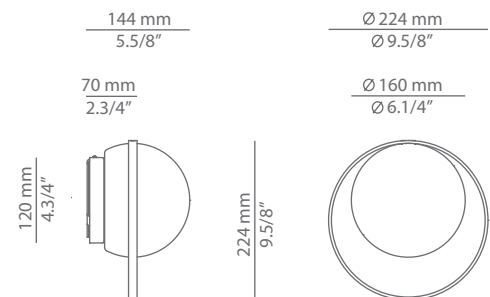

CIRC

A-3722 / A-3722X

wall light

| | |
|-----------|----------|
| Date | Type |
| Project | |
| Location | |
| Model # | Quantity |
| Specifier | |

Description

Metallic wall light providing direct and indirect light.
 Suitable for indoor locations (glass shade).
 Suitable for outdoor locations (polyethylene shade).

Pictures above might not show the specified dimensions or material. They are for illustration purposes only.

A-3722 CE Ⓧ IP 20 960°

A-3722X CE Ⓧ IP 55 850°

Ordering information

| Product Code | Lamp | Finish |
|----------------------|--|---|
| ■ A-3722 INDOOR | LED 10W (included) F (2700K / Ang 120° / >90 CRI) / 230V / Typ* 870 lumens / Dimmable Triac Glass shade | ■ 26 BLK Black ■ 61 S GLD Satin Gold |
| ■ A-3722X OUTDOOR | LED 8W (included) F (2700K / Ang 120° / >90 CRI) / 230V / Typ* 665 lumens / Dimmable Triac Polyethylene shade | ■ 26 BLK Black ■ 80 RT Rust |