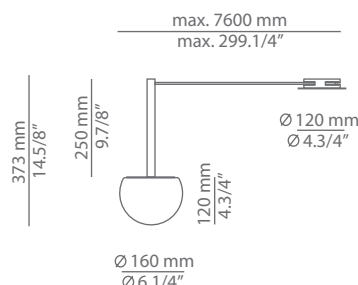

t-3821R with recessed canopy R12