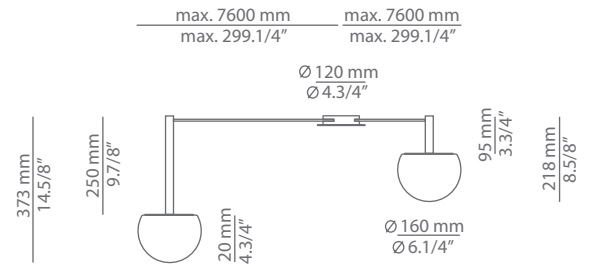

CIRC

ceiling light

t-3820R / t-3821R

Date	Type
Project	
Location	
Model #	Quantity
Specifier	

Many possible configurations with t-3820R and t-3821R

Code	Composition includes
■ R12.1S1M circ composition	1 round recessed canopy 113820263 1 unit of t-3820C 1 unit of t-3821C 1 remote driver 671000043 / Dimmable Triac

Finish canopy
26 BLK Black
Finish body
■ 26 BLK Black
■ CUSTOM