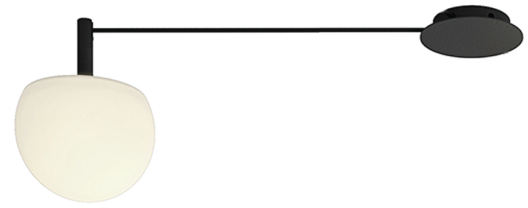

CIRC

t-3820R / t-3820S

ceiling light

Date	Type
Project	
Location	
Model #	Quantity
Specifier	

Description

Metallic ceiling light providing direct and indirect light.
 Shade is made of a satinated glass.
 Adjustable length and angle of each shade.
 Possibility to create different compositions.
 False ceiling for recessed canopy is required Ø 45mm drill.

Pictures above might not show the specified dimensions or material. They are for illustration purposes only.

t-3820R

t-3820S

Ordering information

Code	Lamp	Canopy	Finish body
t-3820R Ø 45mm drill on dry wall	LED 6,1W (led included) (2700K / Ang 120° / >90 CRI / 350mA) / 230V / Typ* 565 lumens Dimmable Triac / Remote driver / Glass shade	26 BLK Black	26 BLK Black CUSTOM
t-3820S	LED 6,1W (led included) (2700K / Ang 120° / >90 CRI / 350mA) / 230V / Typ* 565 lumens Dimmable Triac / Glass shade	26 BLK Black	26 BLK Black CUSTOM

Product includes

Code	Description
113820263	1 round recessed canopy (only included in t-3820R)
113815263	1 round canopy (only included in t-3820S)
t-3820	1 Circ ceiling light
671000061	1 driver / Dimmable Triac

Description

Metallic ceiling light providing direct and indirect light.
 Shade is made of a satinated glass.
 Adjustable length and angle of each shade.
 Possibility to create different compositions.
 False ceiling for recessed canopy is required Ø 45mm drill.