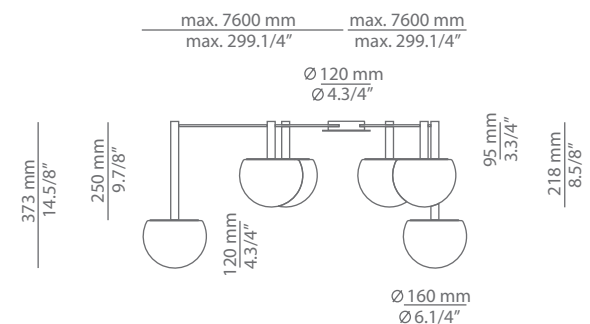

Code	Composition includes
■ R12.4S2M circ composition	1 round recessed canopy 113820263 4 units of t-3820C 2 units of t-3821C 2 remote drivers 671000034 / Dimmable Triac

Finish canopy
26 BLK Black
Finish body
■ 26 BLK Black
■ CUSTOM