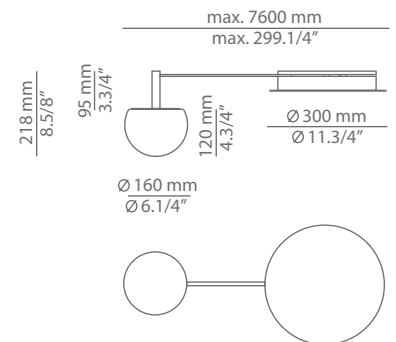

t-3820S with canopy R30