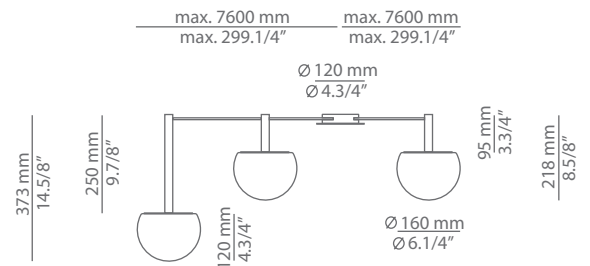

Code	Composition includes
■ R12.2S1M circ composition	1 round recessed canopy 113820263 2 units of t-3820C 1 unit of t-3821C 1 remote driver 671000034 / Dimmable Triac

Finish canopy
26 BLK Black
Finish body
■ 26 BLK Black
■ CUSTOM