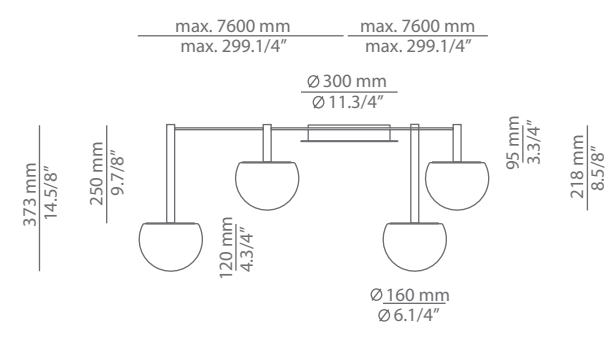

Code	Composition includes
R30.2S2M circ composition	1 round canopy 113815263 2 units of t-3820C 2 units of t-3821C 2 drivers 671000043 / Dimmable Triac

Finish canopy
26 BLK Black
Finish body
26 BLK Black   CUSTOM