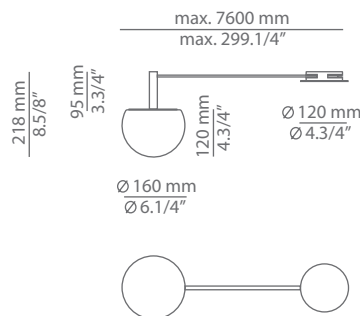

t-3820R with recessed canopy R12