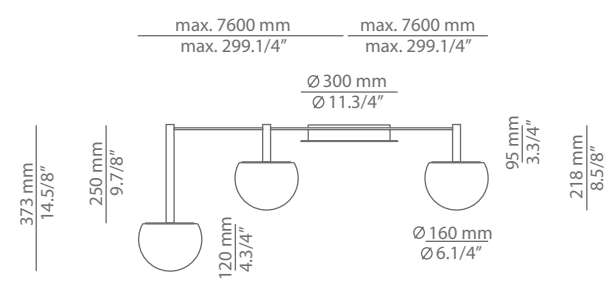

Code	Composition includes
R30.2S1M circ composition	1 round canopy 113815263 2 units of t-3820C 1 unit of t-3821C 1 driver 671000034 / Dimmable Triac

Finish canopy
26 BLK Black
Finish body
26 BLK Black   CUSTOM