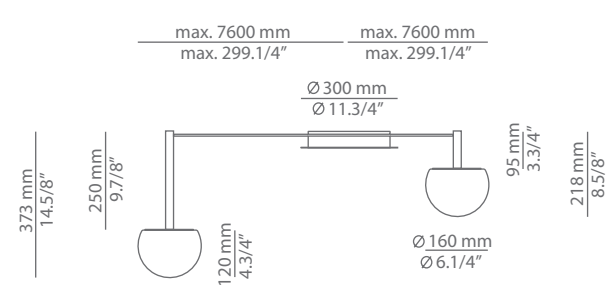

CIRC

ceiling light

t-3820S / t-3821S

Date	Type
Project	
Location	
Model #	Quantity
Specifier	

Many possible configurations with t-3820S and t-3821S

Code	Composition includes
R30.1S1M circ composition	1 round canopy 113815263 1 unit of t-3820C 1 unit of t-3821C 1 driver 671000043 / Dimmable Triac

Finish canopy
26 BLK Black
Finish body
26 BLK Black   CUSTOM