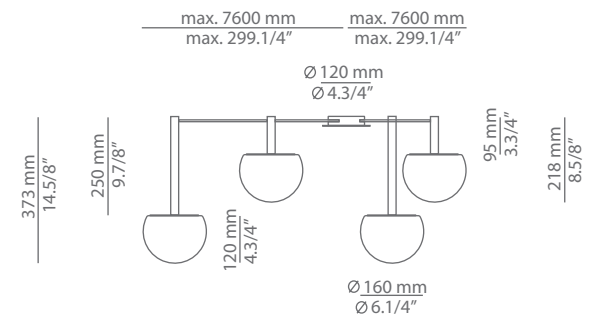

Code	Composition includes
■ R12.2S2M circ composition	1 round recessed canopy 113820263 2 units of t-3820C 2 units of t-3821C 2 remote drivers 671000043 / Dimmable Triac

Finish canopy
26 BLK Black
Finish body
■ 26 BLK Black
■ CUSTOM