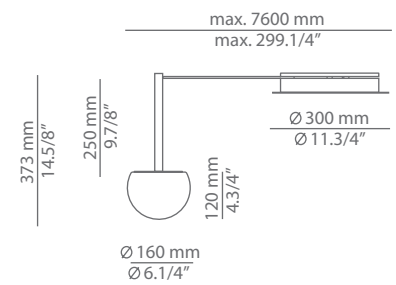

t-3821S with canopy R30