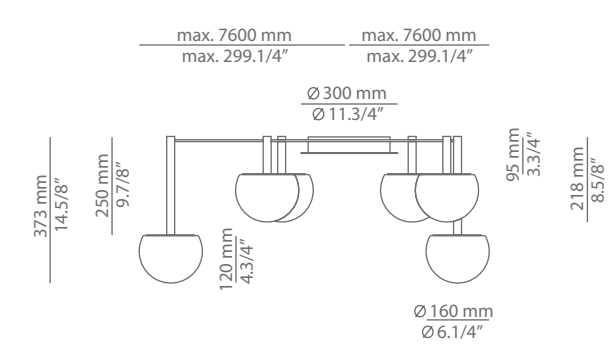

Code	Composition includes
R30.4S2M circ composition	1 round canopy 113815263 4 units of t-3820C 2 units of t-3821C 2 drivers 671000034 / Dimmable Triac

Finish canopy
26 BLK Black
Finish body
26 BLK Black   CUSTOM