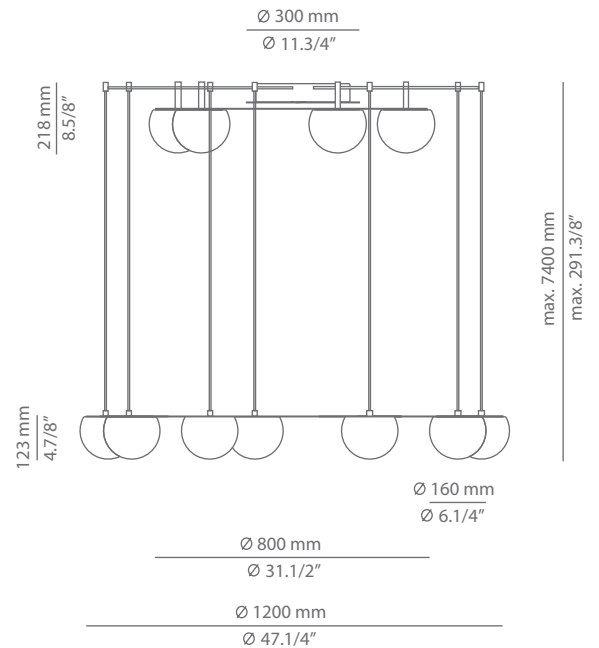

Finish canopy	
26 BLK	Black
Finish body	
26 BLK	Black
61 S GLD	Satin Gold
CUSTOM