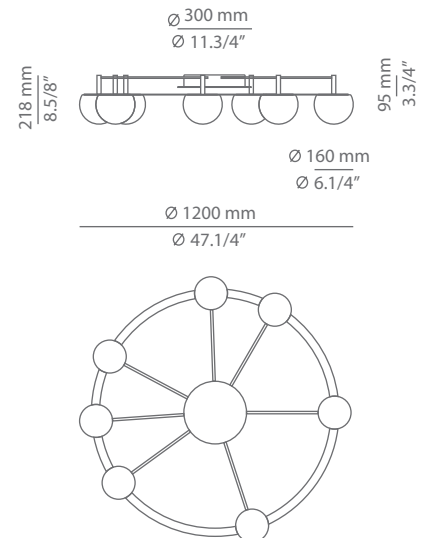

t-3811S with canopy R30