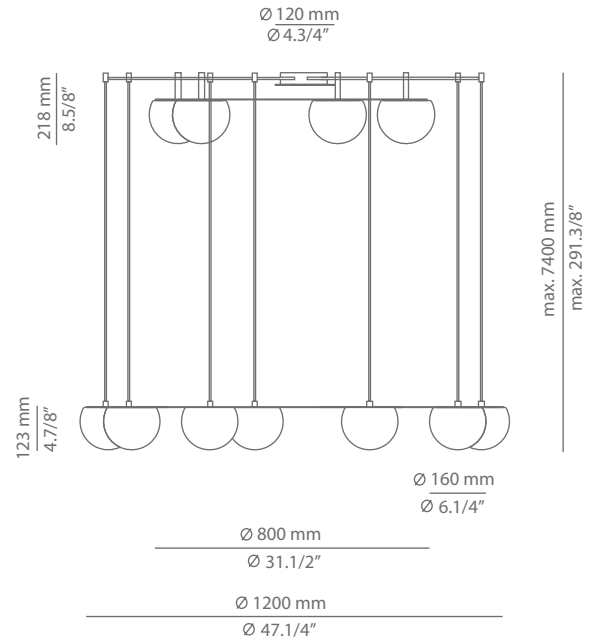

Finish canopy	
26 BLK	Black
Finish body	
26 BLK	Black
61 S GLD	Satin Gold
CUSTOM