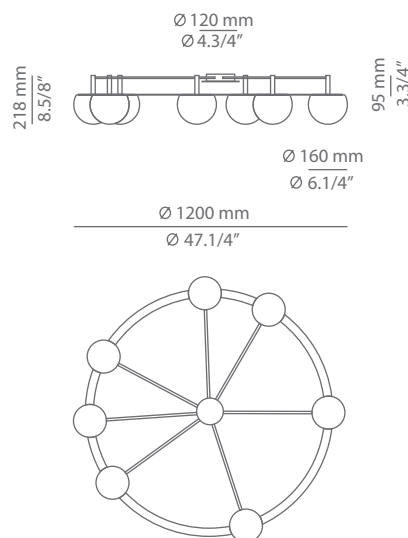

t-3811R with recessed canopy R12