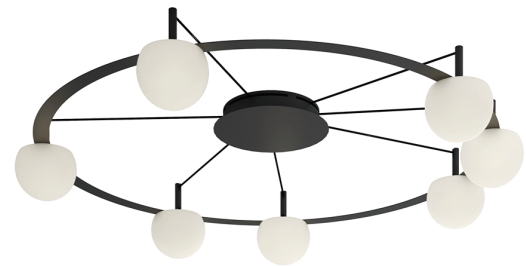

CIRC

t-3810R / t-3810S

ceiling light

Date	Type
Project	
Location	
Model #	Quantity
Specifier	

Description

Metallic ceiling light providing direct and indirect light. Shade is made of a satinated glass. Adjustable height. Possibility to create different compositions. False ceiling for recessed canopy is required Ø 45mm drill.

Pictures above might not show the specified dimensions or material. They are for illustration purposes only.

T-3810R

T-3810S

Ordering information

Code	Lamp	Canopy	Finish ring
t-3810R Ø 45mm drill on dry wall	LED 4x6,1W (included) (2700K / Ang 120° / >90 CRI / 350mA) / 230V / Typ* 4x565 lumens Dimmable Triac / Remote driver / Glass shade	26 BLK Black	26 BLK Black 61 S GLD Satin Gold CUSTOM
t-3810S	LED 4x6,1W (included) (2700K / Ang 120° / >90 CRI / 350mA) / 230V / Typ* 4x565 lumens Dimmable Triac / Glass shade	26 BLK Black	26 BLK Black 61 S GLD Satin Gold CUSTOM

Product includes

Code	Description
113820263	1 round recessed canopy (only included in t-3810R)
113815263	1 round canopy (only included in t-3810S)
t-3810	1 circ ceiling light
671000043	2 drivers / Dimmable Triac

Description

Metallic ceiling light providing direct and indirect light. Shade is made of a satinated glass. Adjustable height. Possibility to create different compositions. False ceiling for recessed canopy is required Ø 45mm drill.