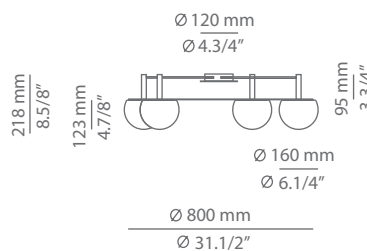

t-3810R with recessed canopy R12