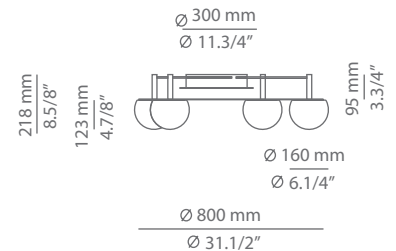

t-3810S with canopy R30