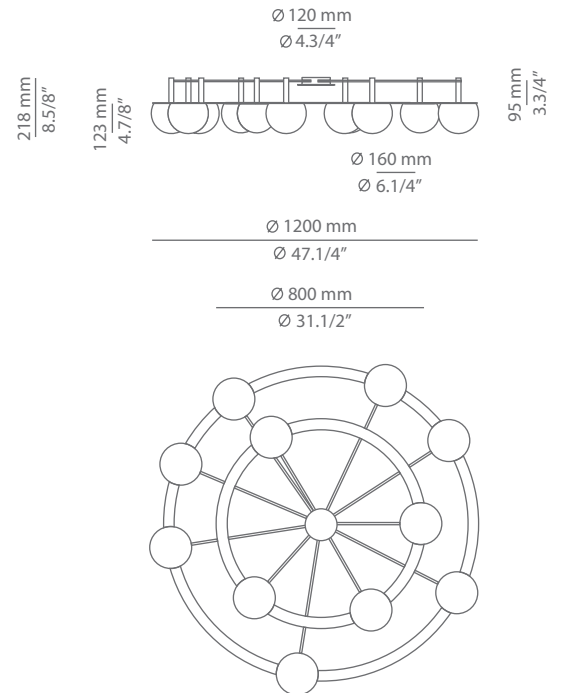

CIRC

t-3810 / t-3811

ceiling light

Date	Type
Project	
Location	
Model #	Quantity
Specifier	

Many possible configurations with t-3810 and t-3811

See CIRC t-3810A / t-3811A spec sheet for combinations with acoustic panels.

See CIRC T-3815 / T-3816 spec sheet for combinations with suspensions.

Code	Composition includes	Finish canopy
■ R12.1SF1MF circ ceiling light Ø 45mm drill on dry wall	1 round recessed canopy 113820263 1 unit of t-3810 1 unit of t-3811 1 remote driver 671000034 / Dimmable Triac 4 remote drivers 671000043 / Dimmable Triac	26 BLK Black Finish body ■ 26 BLK Black ■ 61 S GLD Satin Gold ■ CUSTOM