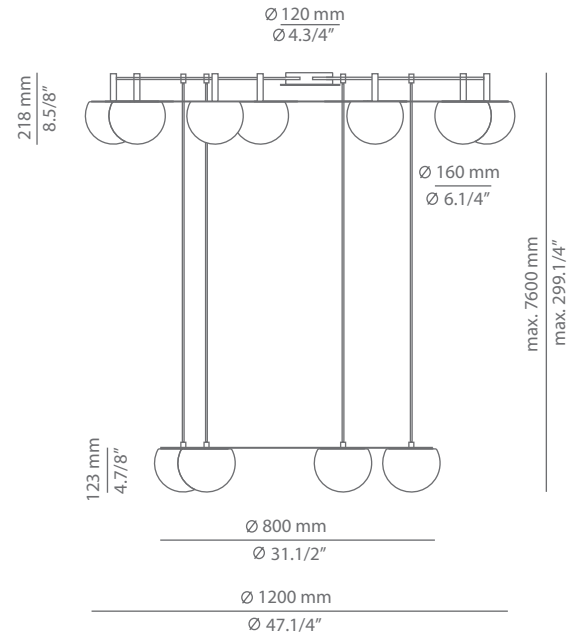

Finish canopy	
26 BLK	Black
Finish body	
26 BLK	Black
61 S GLD	Satin Gold
CUSTOM