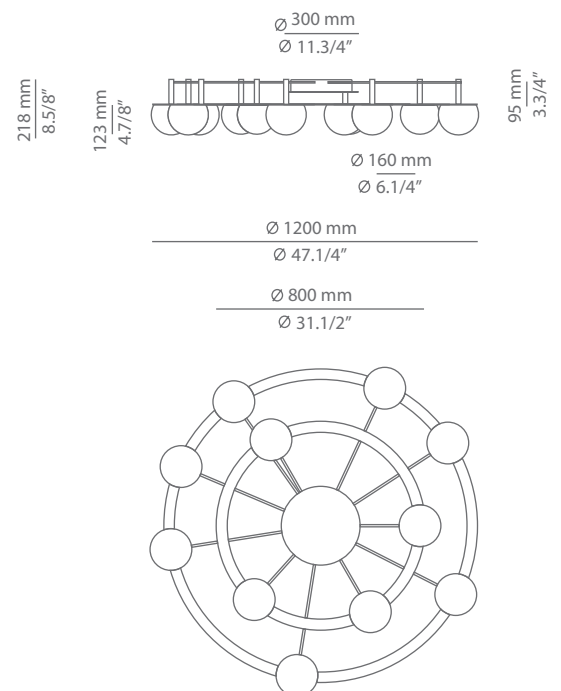

Code	Composition includes	Finish canopy
■ R30.1SF1MF circ ceiling light	1 round canopy 113815263 1 unit of t-3810 1 unit of t-3811 1 driver 671000034 / Dimmable Triac 4 drivers 671000043 / Dimmable Triac	26 BLK Black Finish body ■ 26 BLK Black ■ 61 S GLD Satin Gold ■ CUSTOM