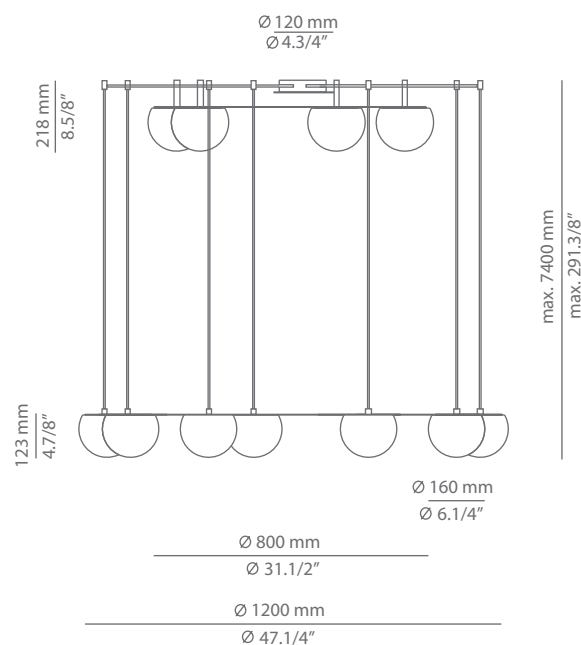

CIRC

T-3816 / t-3810
suspension / ceiling light

Date	Type
Project	
Location	
Model #	Quantity
Specifier	

Many possible configurations with T-3816 and / t-3810

See CIRC T-3815A / T-3816A spec sheet for combinations with acoustic panels.

See CIRC t-3810 / t-3811 spec sheet for more information about Circ t-3810 ceiling light.

Code	Composition includes
R12.1SF1MP circ composition	1 round recessed canopy 113820263 1 unit of t-3810 1 unit of T-3816 1 remote driver 671000034 / Dimmable Triac 4 remote drivers 671000043 / Dimmable Triac

Ø 45mm
drill on dry wall

Finish canopy

26 BLK Black

Finish body

- 26 BLK Black
- 61 S GLD Satin Gold
- CUSTOM