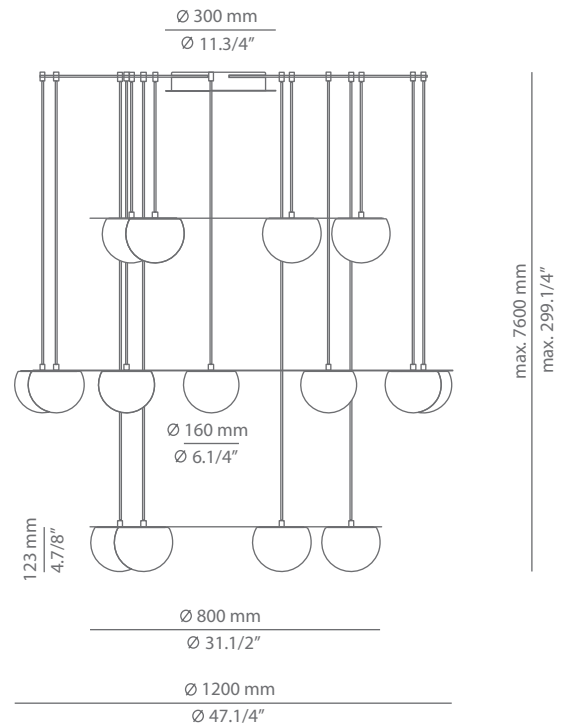

Finish canopy	
26 BLK	Black
Finish body	
■ 26 BLK	Black
■ 61 S GLD	Satin Gold
■ CUSTOM