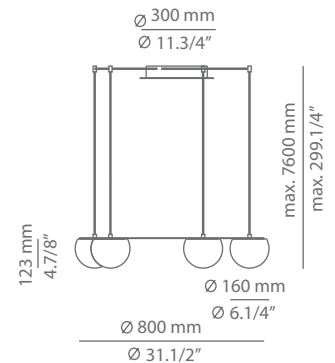

T-3815S with canopy R30