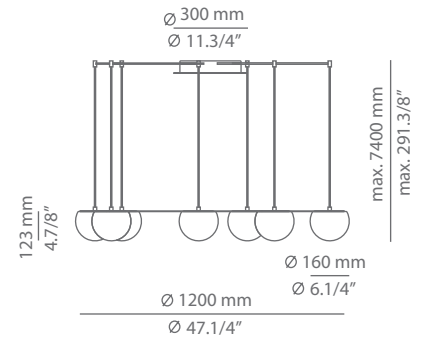

T-3816S with canopy R30