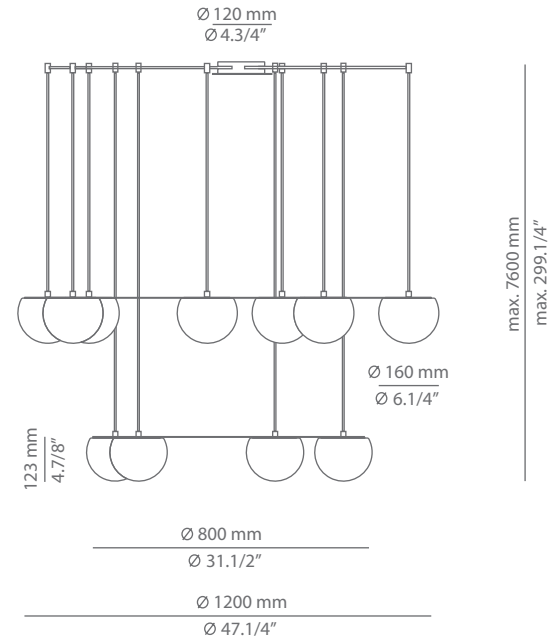

Finish body

- 26 BLK Black
- 61 S GLD Satin Gold
- CUSTOM