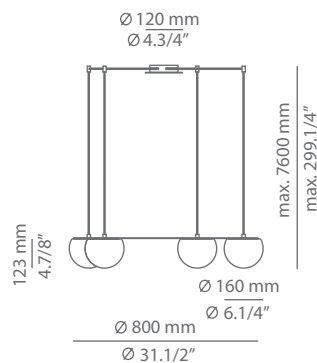

T-3815R with recessed canopy R12