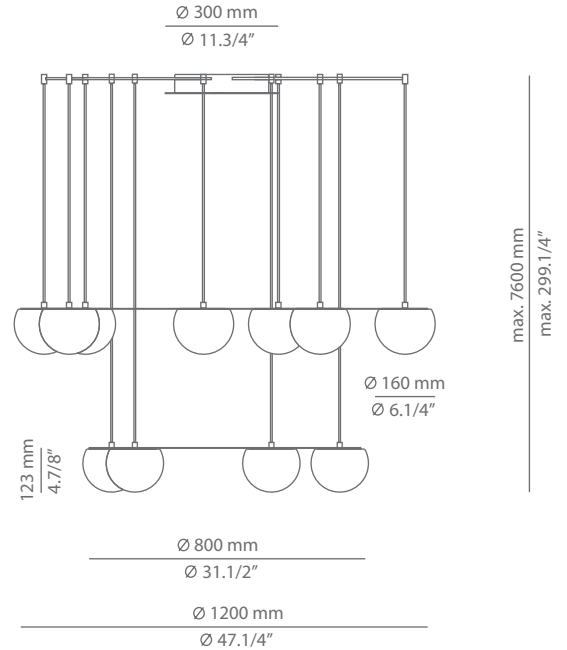

Finish canopy	
26 BLK	Black
Finish body	
■ 26 BLK	Black
■ 61 S GLD	Satin Gold
■ CUSTOM