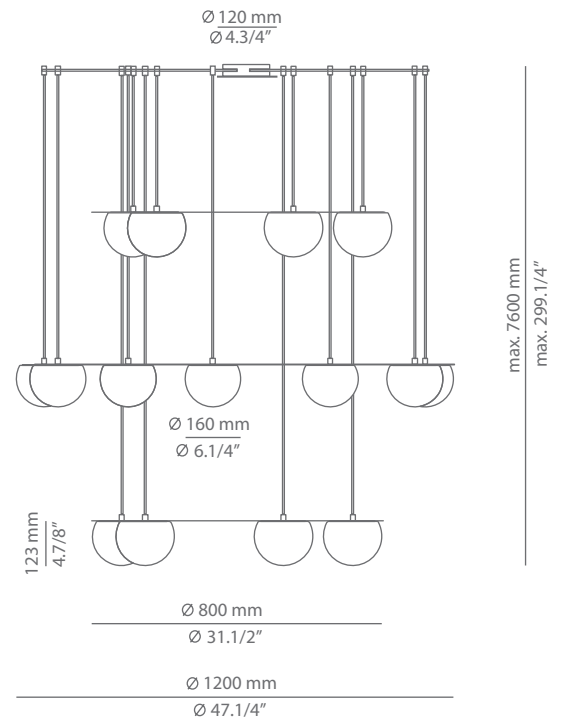

Finish body

- 26 BLK Black
- 61 S GLD Satin Gold
- CUSTOM