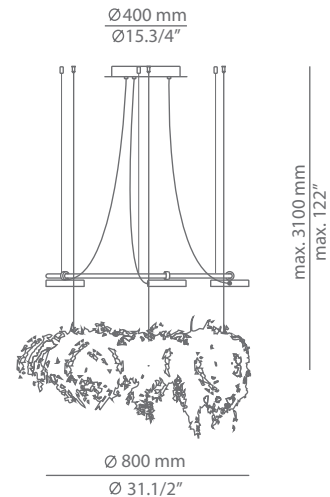

Code	Composition includes
■ T-3542 + vegetation kit	1 round surface canopy 113542263 1 unit of T-3542 1 vegetation kit 123815262 (not waterproof / Maximum 30g)

Finish
■ 56 BLK M Black
■ CUSTOM