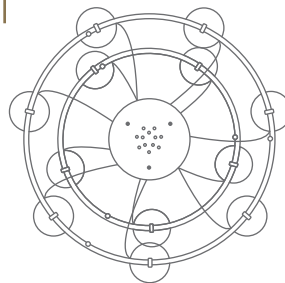

ARO

T-3542 / T-3543
suspension lamp

Date	Type
Project	
Location	
Model #	Quantity
Specifier	

Many possible configurations with T-3542C, T-3543C and vegetation kit

Code	Composition includes
■ R40.1M1L aro composition	1 round surface canopy 113542263 1 unit of T-3542C 1 unit of T-3543C 2 drivers / Dimmable 0-10V

Finish
■ 56 BLK M Black
■ CUSTOM