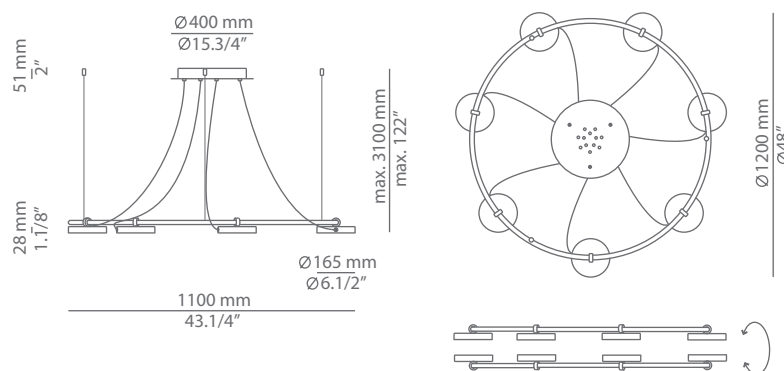

Product includes

Code	Description
113542263	1 round surface canopy
T-3543C	1 Aro pendant

SPECIAL REQUIREMENTS

Custom finishes and versions

We offer custom RAL finishes. Alternate lamping and sizes available for projects. Consult our offices.

Special instructions

ESTILUZ, S.A.
Carretera d'Ogassa, s/n
17860 Sant Joan de les Abadesses
T+34 972 720 125
F+34 972 720 796

estiluz@estiluz.com
www.estiluz.com