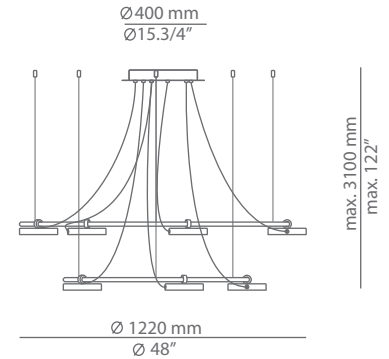

ARO

T-3542 / T-3543
suspension lamp

Date	Type
Project	
Location	
Model #	Quantity
Specifier	

Many possible configurations with T-3542C, T-3543C and vegetation kit

Code	Composition includes
■ R40.1M1L aro composition	1 round surface canopy 113542263 1 unit of T-3542C 1 unit of T-3543C 2 drivers / Dimmable 0-10V

Finish
■ 56 BLK M Black
■ CUSTOM