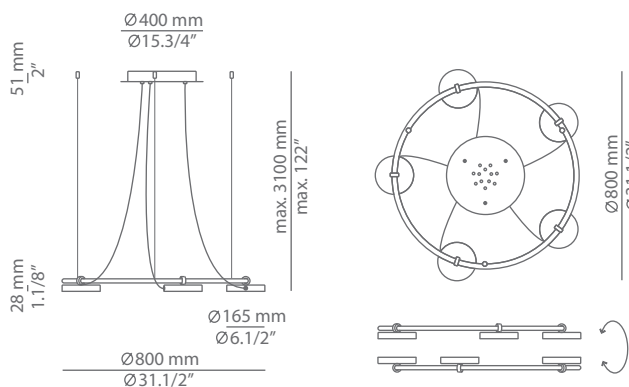

Product includes

Code	Description
113542263	1 round surface canopy
T-3542C	1 Aro pendant

SPECIAL REQUIREMENTS

Custom finishes and versions

We offer custom RAL finishes. Alternate lamping and sizes available for projects. Consult our offices.

Special instructions