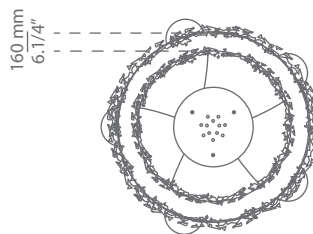

Code	Composition includes
■ T-3542 + vegetation kit	1 round surface canopy 113542263 1 unit of T-3542 1 vegetation kit 123815262 (not waterproof / Maximum 30g)

Finish
■ 56 BLK M Black
■ CUSTOM