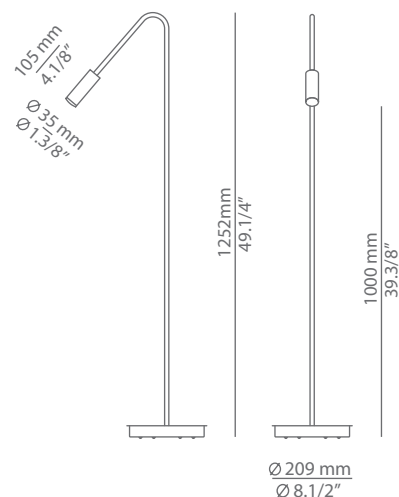

VOLTA p-3538

reading lamp

Description

Floor lamp with a cylindrical aluminium head and acrylic (PMMA) lens diffuser.
Push button dimmer on the head.

Ordering information

Product Code	Lamp
p-3538-W	LED 6,1W (led included) F (2700K / Ang 45° / >90 CRI / 350mA) 230V / Typ* 565 lumens Push button dimmer on the head

Product Code	Lamp
p-3538-M	LED 6,1W (led included) F (3000K / Ang 45° / >90 CRI / 350mA) 230V / Typ* 578 lumens Push button dimmer on the head

Date	Type
Project	
Location	
Model #	Quantity
Specifier	

Pictures above might not show the specified dimensions or material. They are for illustration purposes only.

Finish body		Finish head	
26 BLK	Black	26 BLK	Black
61 S GLD	Satin Gold	61 S GLD	Satin Gold
71 WH	White	71 WH	White
CUSTOM		CUSTOM	

Finish body		Finish head	
26 BLK	Black	26 BLK	Black
61 S GLD	Satin Gold	61 S GLD	Satin Gold
71 WH	White	71 WH	White
CUSTOM		CUSTOM	