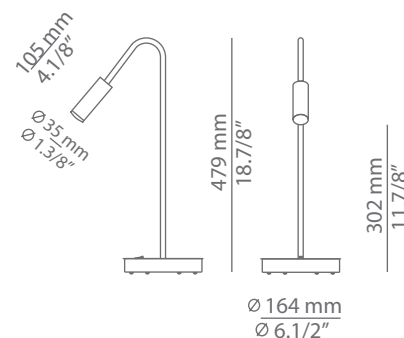

Special instructions