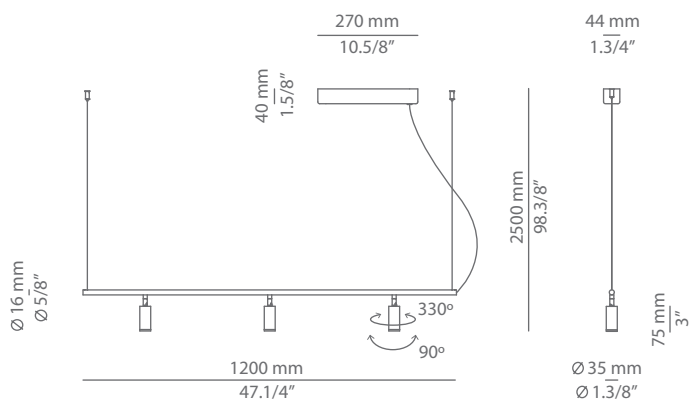

VOLTA

T-3532S

surface suspension lamp

Date	Type
Project	
Location	
Model #	Quantity
Specifier	

Description

Metallic suspension lamp with integrated LED. Cylindrical adjustable aluminium head with acrylic (PMMA) 15° lens diffuser. Additional 45° optic lens included. Head can rotate 330° and be angled up to 90° from the vertical. Adjustable height.

Pictures above might not show the specified dimensions or material. They are for illustration purposes only.

Ordering information

Product Code	Lamp	Finish Canopy	Finish Head
T-3532S-W	LED 3x6,2W (led included) (2700K / Ang 15° / >90 CRI / 350mA) 230V / Typ* 3x725 lumens / Dimmable Triac	26 BLK Black	26 BLK Black CUSTOM
T-3532S-M	LED 3x6,2W (led included) (3000K / Ang 15° / >90 CRI / 350mA) 230V / Typ* 3x763 lumens / Dimmable Triac	26 BLK Black	26 BLK Black CUSTOM

Product includes

Code	Description
113924XX0	1 surface canopy for 1 single pendant
T-3532C	1 volta pendant
671000034	1 driver / Dimmable Triac

SPECIAL REQUIREMENTS

Custom finishes and versions

Alternate lamping, versions and finishes available for projects. Consult our offices.

Special instructions

ESTILUZ, S.A.
Carretera d'Ogassa, s/n
17860 Sant Joan de les Abadesses
T+34 972 720 125
F+34 972 720 796

estiluz@estiluz.com
www.estiluz.com