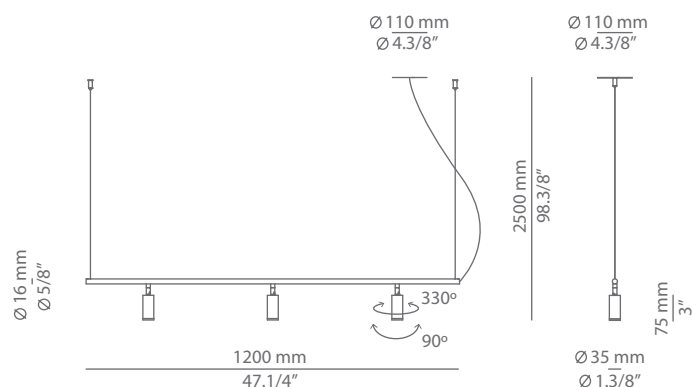

VOLTA

T-3532R

recessed suspension lamp

Date	Type
Project	
Location	
Model #	Quantity
Specifier	

Description

Metallic suspension lamp with integrated LED.
Cylindrical adjustable aluminium head with acrylic (PMMA) 15° lens diffuser. Additional 45° optic lens included. Head can rotate 330° and be angled up to 90° from the vertical. Adjustable height.
Recessed canopy and remote driver.
False ceiling for recessed canopy is required Ø 50mm drill.

Pictures above might not show the specified dimensions or material. They are for illustration purposes only.

Ordering information

Product Code	Lamp	Finish Canopy	Finish Head
T-3532R-W Ø 50mm drill on dropped ceiling	LED 3x6,2W (led included) (2700K / Ang 15° / >90 CRI / 350mA) 230V / Typ* 3x725 lumens / Dimmable Triac	26 BLK Black	26 BLK Black CUSTOM
T-3532R-M Ø 50mm drill on dropped ceiling	LED 3x6,2W (led included) (3000K / Ang 15° / >90 CRI / 350mA) 230V / Typ* 3x763 lumens / Dimmable Triac	26 BLK Black	26 BLK Black CUSTOM

Product includes

Code	Description
113534XX2	1 recessed canopy for 1 single pendant
T-3532C	1 volta pendant
671000034	1 driver / Dimmable Triac

SPECIAL REQUIREMENTS

Custom finishes and versions

Alternate lamping, versions and finishes available for projects. Consult our offices.

Special instructions

ESTILUZ, S.A.
Carretera d'Ogassa, s/n
17860 Sant Joan de les Abadesses
T+34 972 720 125
F+34 972 720 796

estiluz@estiluz.com
www.estiluz.com