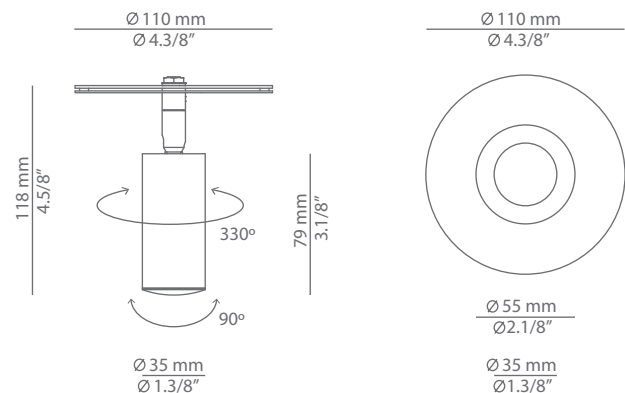

Product includes

Code	Description
t-3533	1 Volta light
671000061	1 remote driver / Dimmable Triac

SPECIAL REQUIREMENTS

Custom finishes and versions

Alternate lamping, versions and finishes available for projects. Consult our offices.

Special instructions

ESTILUZ, S.A.
Carretera d'Ogassa, s/n
17860 Sant Joan de les Abadesses
T+34 972 720 125
F+34 972 720 796

estiluz@estiluz.com
www.estiluz.com