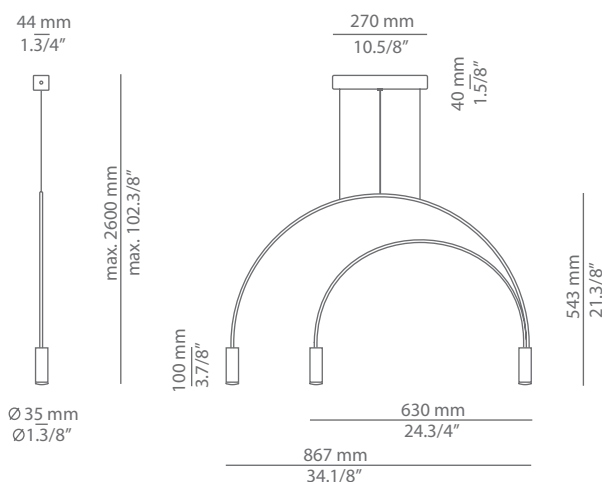

Special instructions