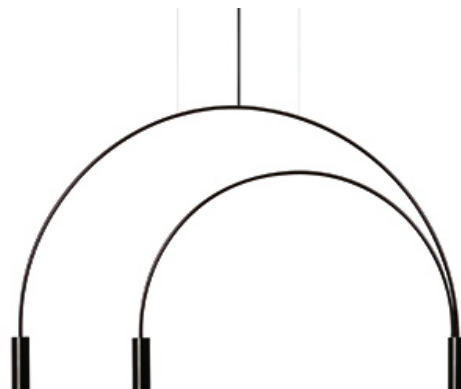

VOLTA T-3536S

surface suspension lamp

Date	Type
Project	
Location	
Model #	Quantity
Specifier	

Description

Suspension lamp with a curved metallic body, cylindrical aluminium heads and acrylic (PMMA) lens diffusers. Adjustable height. Possibility to create different compositions (see page 5).

Pictures above might not show the specified dimensions or material. They are for illustration purposes only.

Ordering information

Code	Lamp
T-3536S-W	LED 3x6,2W (led included) E (2700K / Ang 45° / >90 CRI / 350mA) 230V / Typ* 3x725 lumens / Dimmable Triac
T-3536S-M	LED 3x6,2W (led included) E (3000K / Ang 45° / >90 CRI / 350mA) 230V / Typ* 3x763 lumens / Dimmable Triac

Canopy		Finish body		Finish head	
26 BLK	Black	26 BLK	Black	26 BLK	Black
71 WH	White	71 WH	White	61 S GLD	Satin Gold
		CUSTOM		71 WH	White
				CUSTOM	

Product includes

Code	Description
113635XX0	1 surface canopy for 1 single pendant
T-3536C	1 Volta pendant

Date	Type
Project	
Location	
Model #	Quantity
Specifier	

Description

Suspension lamp with a curved metallic body, cylindrical aluminium heads and acrylic (PMMA) lens diffusers.

Adjustable height.

Possibility to create different compositions (see page 6).