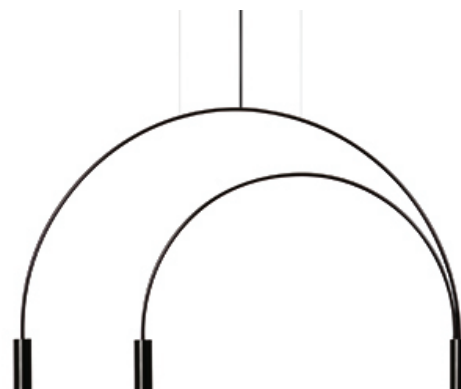

VOLTA T-3536S

surface suspension lamp

Date	Type
Project	
Location	
Model #	Quantity
Specifier	

Description

Suspension lamp with a curved metallic body, cylindrical aluminium heads and acrylic (PMMA) lens diffusers. Adjustable height. Possibility to create different compositions (see page 5).

Pictures above might not show the specified dimensions or material. They are for illustration purposes only.

Ordering information

Code	Lamp
T-3536S-W	LED 3x6,2W (led included) E (2700K / Ang 45° / >90 CRI / 350mA) 230V / Typ* 3x725 lumens / Dimmable Triac
T-3536S-M	LED 3x6,2W (led included) E (3000K / Ang 45° / >90 CRI / 350mA) 230V / Typ* 3x763 lumens / Dimmable Triac

Date	Type
Project	
Location	
Model #	Quantity
Specifier	

Description

Suspension lamp with a curved metallic body, cylindrical aluminium heads and acrylic (PMMA) lens diffusers.

Adjustable height.

Possibility to create different compositions (see page 6).

Recessed canopy and remote driver.

False ceiling for recessed canopy is required Ø 50mm drill.

Pictures above might not show the specified dimensions or material. They are for illustration purposes only.