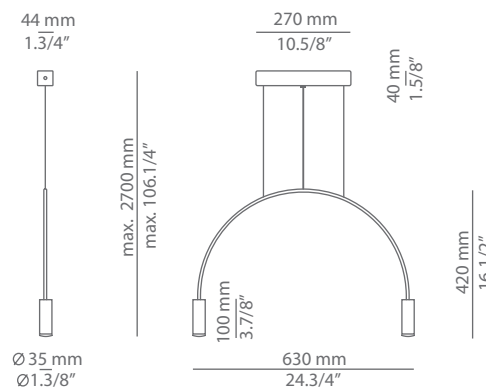

Product includes

Code	Description
113635XX0	1 surface canopy for 1 single pendant
T-3535C	1 Volta pendant

SPECIAL REQUIREMENTS

Custom versions

We offer custom plated or RAL finishes. Alternate lamping and sizes available for projects. Consult our offices.

Special instructions