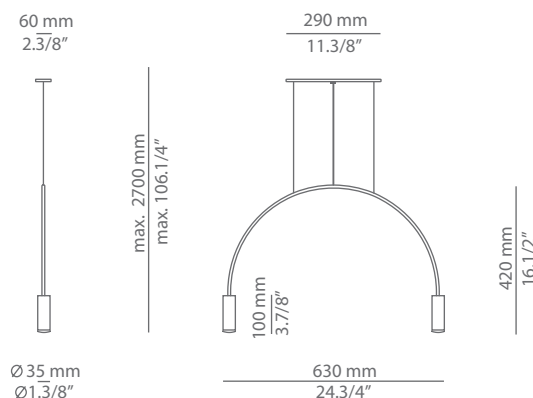

Product includes

Code	Description
113635XX0R	1 recessed canopy for 1 single pedant
T-3535C	1 Volta pendant

SPECIAL REQUIREMENTS

Custom versions

We offer custom plated or RAL finishes. Alternate lamping and sizes available for projects. Consult our offices.

Special instructions