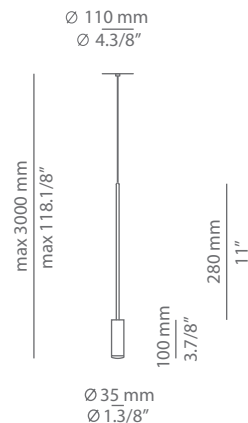

VOLTA T-3534R

recessed suspension lamp

Date	Type
Project	
Location	
Model #	Quantity
Specifier	

Description

Suspension lamp with a curved metallic body, cylindrical aluminium heads and acrylic (PMMA) lens diffusers.

Adjustable height. Possibility to create different compositions (see page 3). Recessed canopy and remote driver.

False ceiling for recessed canopy is required Ø 45mm drill.

Pictures above might not show the specified dimensions or material. They are for illustration purposes only.

Ordering information

Code	Lamp	Canopy	Finish body	Finish head
T-3534R-W Ø 45mm drill on dropped ceiling	LED 6,2W (led included) (2700K / Ang 45° / >90 CRI / 350mA) 230V / Typ* 725 lumens / Dimmable Triac	26 BLK Black 71 WH White	26 BLK Black 71 WH White CUSTOM	26 BLK Black 61 S GLD Satin Gold 71 WH White CUSTOM
T-3534R-M Ø 45mm drill on dropped ceiling	LED 6,2W (led included) (3000K / Ang 45° / >90 CRI / 350mA) 230V / Typ* 763 lumens / Dimmable Triac			

Product includes

Code	Description
113534XX2	1 recessed canopy for 1 single pedant
T-3534C	1 Volta pendant
671000061	1 driver / Dimmable Triac

SPECIAL REQUIREMENTS

Custom versions

We offer custom plated or RAL finishes. Alternate lamping and sizes available for projects. Consult our offices.

Special instructions

ESTILUZ, S.A.
Carretera d'Ogassa, s/n
17860 Sant Joan de les Abadesses
T+34 972 720 125
F+34 972 720 796

estiluz@estiluz.com
www.estiluz.com