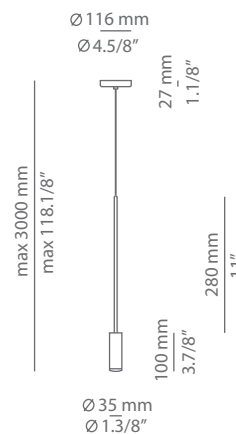

VOLTA T-3534S

surface suspension lamp

Date	Type
Project	
Location	
Model #	Quantity
Specifier	

Description

Suspension lamp with a curved metallic body, cylindrical aluminium heads and acrylic (PMMA) lens diffusers.
Adjustable height.
Possibility to create different compositions (see page 3).

Pictures above might not show the specified dimensions or material. They are for illustration purposes only.

Ordering information

Code	Lamp	Canopy	Finish body	Finish head
■ T-3534S-W	LED 6,2W (led included) E (2700K / Ang 45° / >90 CRI / 350mA) 100V - 240V / Typ* 725 lumens / Non dimmable	■ 26 BLK Black ■ 71 WH White	■ 26 BLK Black ■ 71 WH White ■ CUSTOM	■ 26 BLK Black ■ 61 S GLD Satin Gold ■ 71 WH White ■ CUSTOM
■ T-3534S-M	LED 6,2W (led included) E (3000K / Ang 45° / >90 CRI / 350mA) 100V - 240V / Typ* 763 lumens / Non dimmable			

Product includes

Code	Description
113534XX0	1 surface canopy for 1 single pedant
T-3534C	1 Volta pendant
671000038	1 driver / Non dimmable

SPECIAL REQUIREMENTS

Custom versions

We offer custom plated or RAL finishes. Alternate lamping and sizes available for projects. Consult our offices.

Special instructions

ESTILUZ, S.A.
Carretera d'Ogassa, s/n
17860 Sant Joan de les Abadesses
T+34 972 720 125
F+34 972 720 796

estiluz@estiluz.com
www.estiluz.com