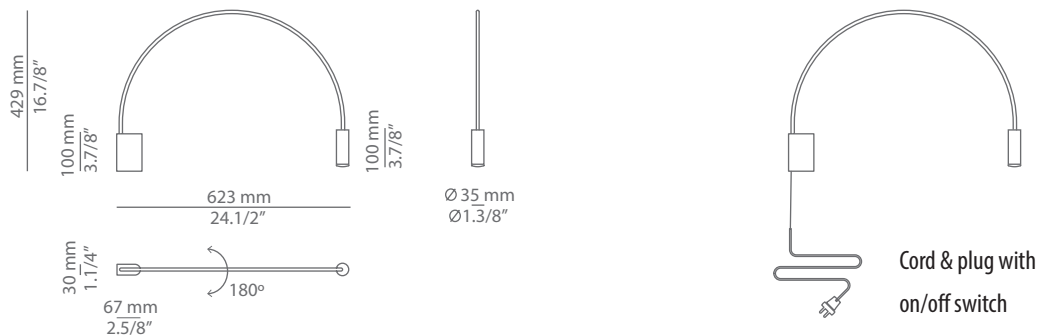

### Ordering information

Product Code	Lamp	Finish body	Finish head	Accessories
A-3531-W	LED 6,1W (included) <span style="color: orange;">F</span> (2700K / Ang 45° / >90 CRI / 350mA) 100V - 240V / Typ* 565 lumens Non Dimmable	26 BLK Black 71 WH White CUSTOM	26 BLK Black 61 S GLD Satin Gold 71 WH White CUSTOM	Cord & Plug with on/off switch
A-3531-M	LED 6,1W (included) <span style="color: orange;">F</span> (3000K / Ang 45° / >90 CRI / 350mA) 100V - 240V / Typ* 578 lumens Non Dimmable	26 BLK Black 71 WH White CUSTOM	26 BLK Black 61 S GLD Satin Gold 71 WH White CUSTOM	Cord & Plug with on/off switch