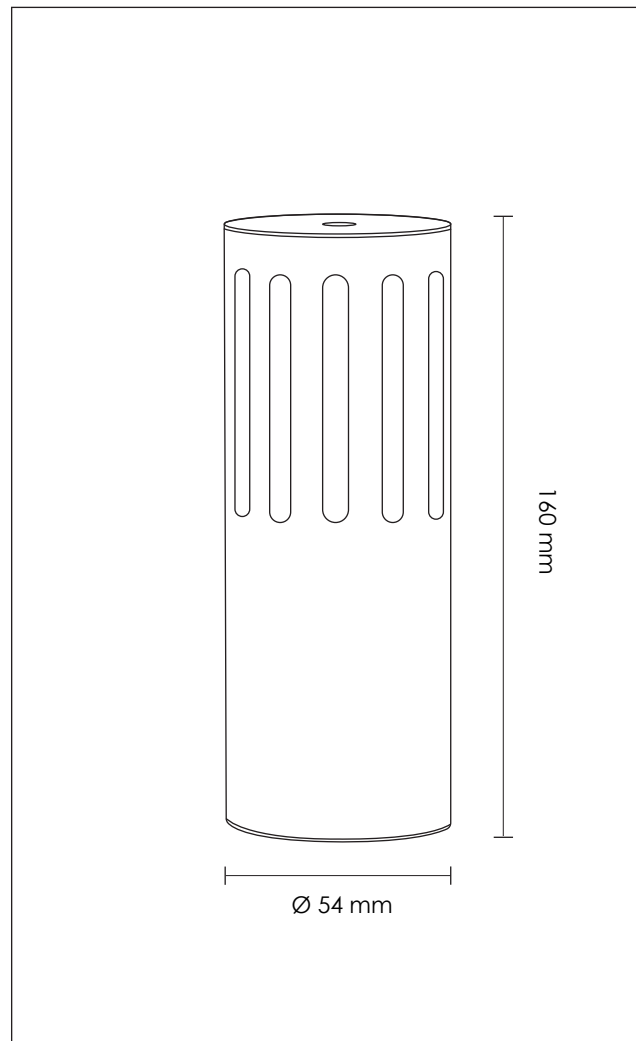

# BLOOMSBURY TABLE PORTABLE

## DESIGN SPECIFICATIONS

<b>DIMENSIONS (mm)</b>	H 160mm x Ø 54mm
<b>WEIGHT (kg)</b>	1 KG
<b>MATERIALS</b>	MADE FROM CLEAR LACQUERED BRASS OR POWDER COATED STEEL.
<b>CORD (mm)</b>	BATTERY POWERED CHARGEABLE VIA USB-C PORT
<b>ENVIRONMENT</b>	INDOOR
<b>DESIGN BY</b>	NICLAS HOFLIN
<b>DESIGN YEAR</b>	2024

## ELECTRICAL SPECIFICATIONS

<b>SWITCH</b>	TOUCH SENSOR ON BASE OF LAMP
<b>BULB HOLDER</b>	E 27
<b>LIGHT SOURCE</b>	1.3W DIMMABLE LED – 3000 K
<b>DIMMABLE</b>	YES
<b>MAX (W)</b>	1.3 W LED
<b>VOLTAGE</b>	230 / 240
<b>CLASS</b>	3
<b>IP</b>	20

## COLORS

	<b>BLACK</b>	ART.NO. 812101005
	<b>BRASS</b>	ART.NO. 812101001
	<b>STEEL</b>	ART.NO. 812101500
	<b>BLUE</b>	ART.NO. 812101025
	<b>WHITE</b>	ART.NO. 812101400
	<b>GUNMETAL</b>	ART.NO. 812101220