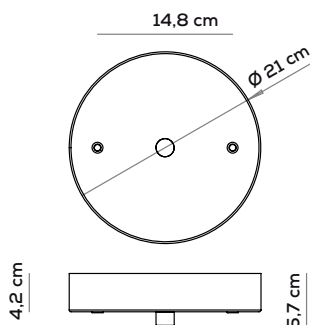

Paralela

Nahtrang Studio

ROSONI COMPATIBILI CON LA SOSPENSIONE VERTICALE / ROSES COMPATIBLE WITH VERTICAL SUSPENSION

PLACCA DI COPERTURA / COVER PLATED

(DRIVER NON INCLUSO / DRIVER NOT INCLUDED)

PLACCA IN METALLO COLORE BIANCO/
WHITE METAL PLATE

kg 0,19 m³ 0,004

Code	Colours
ACCANOPYIN003	BC white

ROSONE INCASSO / RECESSED CANOPY

(DRIVER NON INCLUSO / DRIVER NOT INCLUDED)

ROSONE IN METALLO AD INCASSO PER
CONTROFFITO, COLORE BIANCO/ RECESSED
METAL CANOPY FOR FALSE CEILING, WHITE COLOR

kg 0,20

Code	Colours
ACCANOPYIN001	BC white

ROSONE / CANOPY

(DRIVER NON INCLUSO /
DRIVER NOT INCLUDED)

ROSONE IN METALLO COLORE BIANCO/
WHITE METAL CANOPY

kg 0,07 m³ 0,004

Code	Colours
ACCANOPYTO004	BC white

example composition code ACCANOPYTO004 BC

ROSONE 2 / CANOPY 2

(DRIVER NON INCLUSO MA INSERIBILE / DRIVER NOT INCLUDED BUT CAN BE INSERT)

ROSONE IN METALLO CIRCOLARE PER 2 SOSPENSIONI IN VARI COLORI/
CIRCULAR METAL CANOPY FOR 2 SUSPENSIONS IN VARIOUS COLORS

kg 0,9 m³ 0,025

Code	Colours
ACCANOPYTO002	BC white
	ER earth red
	GE greige
	NE black
	PG pine green limited edition

example composition code ACCANOPYTO002 BC

ROSONE 3 / CANOPY 3

(DRIVER NON INCLUSO MA INSERIBILE / DRIVER NOT INCLUDED BUT CAN BE INSERT)

ROSONE IN METALLO CIRCOLARE PER 3 SOSPENSIONI IN VARI COLORI /
CIRCULAR METAL CANOPY FOR 3 SUSPENSIONS IN VARIOUS COLORS

kg 0,9 m³ 0,025

Code	Colours
ACCANOPYTO003	BC white
	ER earth red
	GE greige
	NE black
	PG pine green limited edition

example composition code ACCANOPYTO003 ER