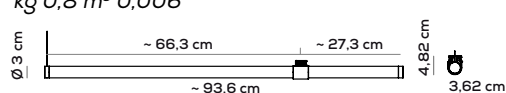

TUBO IN VETRO BOROSILICATO ORIZZONTALE + CAVO D'ACCIAIO (3m) + 1 PUNTO DI CONNESSIONE IN NAILON (PA12) STAMPATO IN 3D VERSO ALTO

HORIZONTAL BOROSILICATE GLASS TUBE + STEEL CABLE (3m) + 1 NAILON (PA12) CONNECTION POINT 3D PRINTED UPWARDS

kg 0,8 m³ 0,006