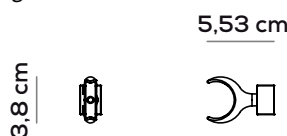

Code	Colours
ACSTAFFA001XX	BC white ER earth red GE greige NR black PG pine green limited edition

example composition code ACSTAFFA001XX BC