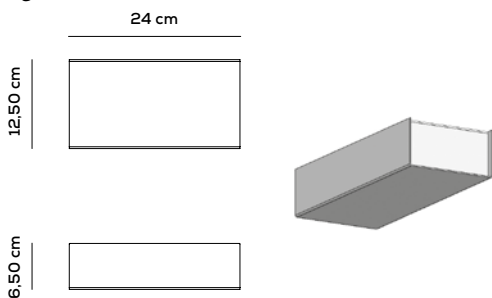

Code ACCANOPYRE001

Colours BC white ER earth red GE greige NR black PG pine green limited edition

example composition code ACCANOPYTO001 BC

ROSONE / CANOPY

(DRIVER NON INCLUSO / DRIVER NOT INCLUDED)

ROSONE IN METALLO CIRCOLARE IN VARI COLORI 1 O 2 DRIVER INSERIBILI
ALL' INTERNO / CIRCULAR METAL CANOPY IN VARIOUS COLORS 1 OR 2 DRIVERS
THAT CAN BE INSERTED INSIDE

kg 2,5