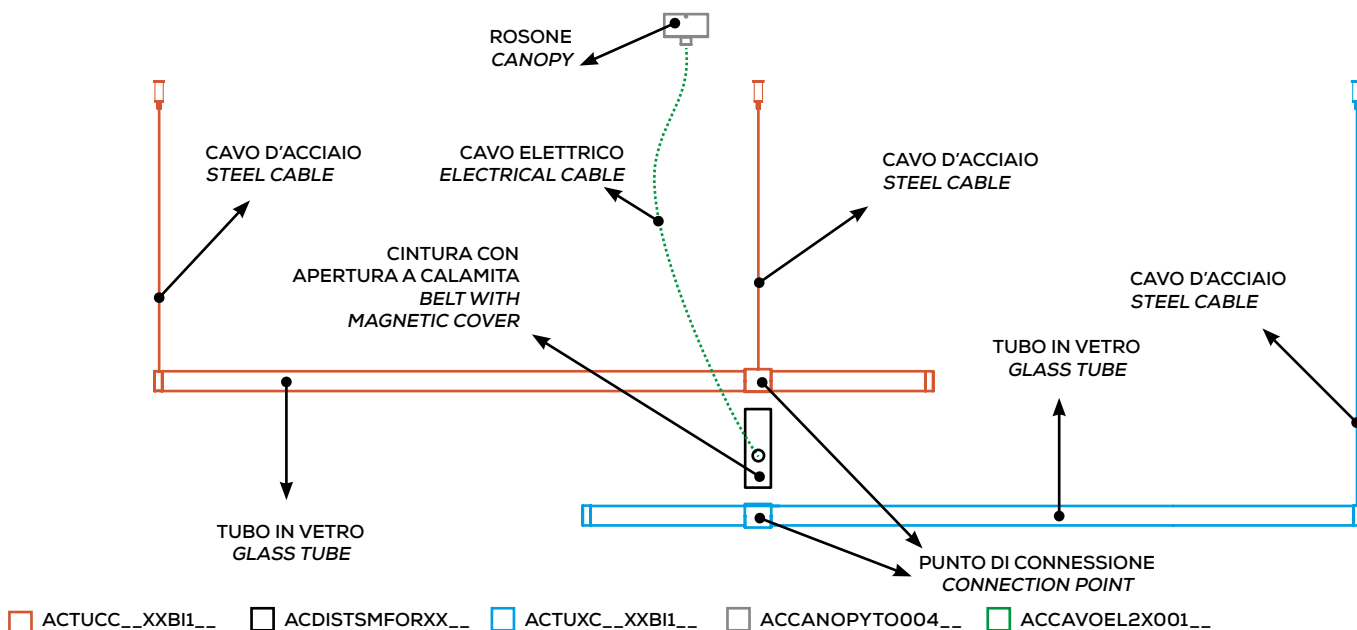

Elementi del sistema per la configurazione di moduli multipli (DRIVER NON INCLUSO) System elements for multiple modules configuration (DRIVER NOT INCLUDED)

Paralela

Nahtrang Studio

Sospensione orizzontale / Horizontal suspension

118,6cm & 93,3 cm - 1 punto di connessione / 1 connection point

PARALELA HORIZONTAL SUSPENSION - GLASS TUBE 118,6cm 1 CONNECTION POINT (DRIVER NOT INCLUDED)

Type	Article	Steel cable on connection point	Steel cable external cap	CCT	Electrical cable	Code	Size	Connection point	Colours	LED - Source
AC	TU	X without/senza	C with/con	27 2700K	X without/senza	X	BI 118,6cm	1	BC white	~19W (~1418lm)
		C with/con		30 3000K	E with/con		LA 93,6cm		ER earth red	~14.9W (~1103lm)
									GE greige	
									NE black	
									PG pine green limited edition	