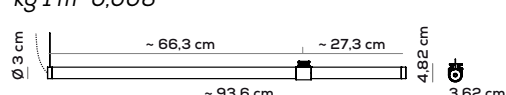

kg 1 m³ 0,006