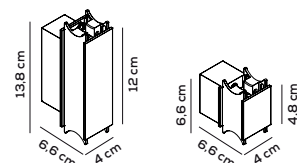

kg 0,8 m³ 0,006

TUBO IN VETRO BOROSILICATO (93.7cm) + 1 PUNTO DI CONNESSIONE IN NAILON (PA12) STAMPATO IN 3D
BOROSILICATE GLASS TUBE (93.7cm) + 1 3D PRINTED NAILON (PA12) CONNECTION POINT

kg 1 m³ 0,007

TUBO IN VETRO BOROSILICATO (118.6cm) + 1 PUNTO DI CONNESSIONE IN NAILON (PA12) STAMPATO IN 3D
BOROSILICATE GLASS TUBE (118.6cm) + 1 3D PRINTED NAILON (PA12) CONNECTION POINT

kg 1 m³ 0,007

TUBO IN VETRO BOROSILICATO (118.6cm) + 2 PUNTI DI CONNESSIONE IN NAILON (PA12) STAMPATO IN 3D
BOROSILICATE GLASS TUBE (118.6cm) + 2 3D PRINTED NAILON (PA12) CONNECTION POINTS

PARETE E SOFFITTO / WALL AND CEILING

CINTURE CON APERTURA A CALAMITA / BELTS WITH MAGNETIC COVER

CINTURA STAMPATO IN NAILON (PA12) 3D SOLO PER PARETE SOFFITTO / 3D PRINTED NYLON (PA12) BELT ONLY FOR WALL CEILING

Small: kg 0,045 m³ 0,002 Mini: kg 0,02 m³ 0,001