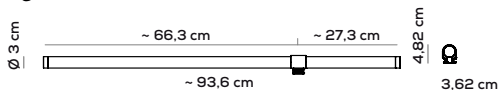

TUBO IN VETRO BOROSILICATO (29.7cm) + 1 PUNTO DI CONNESSIONE IN NAILON (PA12) STAMPATO IN 3D
BOROSILICATE GLASS TUBE (29.7cm) + 1 3D PRINTED NAILON (PA12) CONNECTION POINT

kg 0,8 m³ 0,006