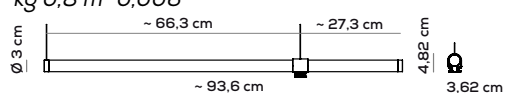

kg 0,8 m³ 0,006