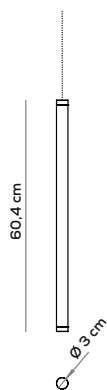

Paralela

Nahtrang Studio

Sospensione verticale / Vertical suspension 60,4cm - 93,6cm

PARALELA VERTICAL SUSPENSION - GLASS TUBE (DRIVER NOT INCLUDED)

Type	Article	Code	Code	CCT	Electrical cable	Code	Size	Code	Colours	LED - Source
AC	TU	X	X	27 2700K	E	X	SM 60,4cm	X	BC white	~9,2W (~681lm)
				30 3000K			LA 93,6cm		ER earth red	~14,9W (~1103lm)
									GE greige	
									NE black	
									PG pine green limited edition	

IP20 CRI>90 24Vdc **LED**

example composition code AC TU X X **(30)** E X SM X **(GE)**

( ) CCT e Colori non influiscono sui prezzi / CCT and Colours have no impact on prices

kg 0,5 m³ 0,0035

kg 0,8 m³ 0,006

TUBO IN VETRO BOROSILICATO VERTICALE + CAVO ELETTRICO (2,5m) RIVESTITO IN TESSUTO DI COLORE NERO
VERTICAL BOROSILICATE GLASS TUBE + ELECTRIC CABLE (2.5 m) COVERED IN BLACK FABRIC

CINTURE / BELTS

Big: kg 0,085 m³ 0,003 Small: kg 0,045 m³ 0,002

CINTURA STAMPATO IN NAILON (PA12) 3D SOLO PER SOSPENSIONE VERTICALE /3D PRINTED NYLON (PA12) BELT FOR VERTICALSUSPENSION ONLY