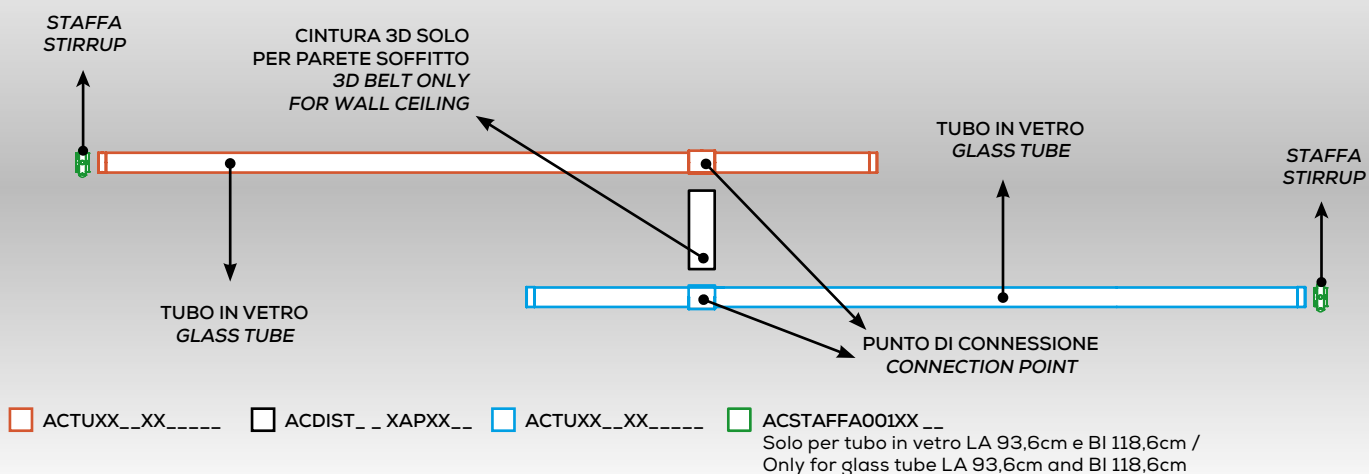

Paralela

Nahtrang Studio

Parete e soffitto / Wall and ceiling

29,7cm - 93,6cm - 118,6cm

PARALELA WALL - GLASS TUBE (DRIVER NOT INCLUDED)

Type	Article	Code	Code	CCT	Code	Code	Size	Connection point	Colours	LED - Source
AC	TU	X	X	27 2700K	X	X	MI 29,7cm	1	BC white	~4W (~315lm)
				30 3000K			LA 93,6cm	2	ER earth red	~14,9W (~1103lm)
							BI 118,6cm		GE greige	~19W (~1418lm)
									NE black	
									PG pine green limited edition	

IP20 CRI>90 24Vdc **LED**

example composition code AC TU X X **30** X X BI 1 **NE**

CCT e Colori non influiscono sui prezzi / CCT and Colours have no impact on prices

kg 0,3 m³ 0,0018

TUBO IN VETRO BOROSILICATO (29.7cm) + 1 PUNTO DI CONNESSIONE IN NAILON (PA12) STAMPATO IN 3D
BOROSILICATE GLASS TUBE (29.7cm) + 1 3D PRINTED NAILON (PA12) CONNECTION POINT