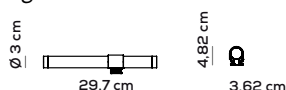

Paralela

Nahtrang Studio

Parete e soffitto / Wall and ceiling

29,7cm - 93,6cm - 118,6cm

PARALELA WALL - GLASS TUBE (DRIVER NOT INCLUDED)

Type	Article	Code	Code	CCT	Code	Code	Size	Connection point	Colours	LED - Source
AC	TU	X	X	27 2700K	X	X	MI 29,7cm	1	BC white	~4W (~315lm)
				30 3000K			LA 93,6cm	2	ER earth red	~14,9W (~1103lm)
							BI 118,6cm		GE greige	~19W (~1418lm)
									NE black	
									PG pine green limited edition	

IP20 CRI>90 24Vdc **LED**

example composition code AC TU X X **30** X X BI 1 **NE**

CCT e Colori non influiscono sui prezzi / CCT and Colours have no impact on prices

kg 0,3 m³ 0,0018