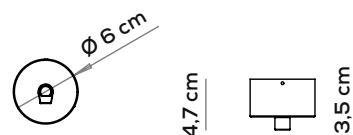

Paralela

Nahtrang Studio

**ROSONI COMPATIBILI CON LA SOSPENSIONE ORIZZONTALE /
ROSES COMPATIBLE WITH HORIZONTAL SUSPENSION**

PLACCA DI COPERTURA / COVER PLATED

(DRIVER NON INCLUSO / DRIVER NOT INCLUDED)

PLACCA IN METALLO COLORE BIANCO/
WHITE METAL PLATE

kg 0,19 m³ 0,004

Code ACCANOPYIN003
Colours BC white

ROSONE INCASSO / RECESSED CANOPY

(DRIVER NON INCLUSO / DRIVER NOT INCLUDED)

ROSONE IN METALLO AD INCASSO PER
CONTROSOFFITO, COLORE BIANCO/
METAL CANOPY FOR FALSE CEILING, WHITE COLOR

kg 0,20

Code ACCANOPYIN001
Colours BC white

ROSONE / CANOPY

(DRIVER NON INCLUSO /
DRIVER NOT INCLUDED)

ROSONE IN METALLO COLORE BIANCO/
WHITE METAL CANOPY

kg 0,07 m³ 0,004

Code ACCANOPYTO004
Colours BC white

example composition code ACCANOPYTO004 BC

ROSONE / CANOPY

(DRIVER NON INCLUSO / DRIVER NOT INCLUDED)

ROSONE IN METALLO RETTANGOLARE IN VARI COLORI
SOLO 1 DRIVER INSERIBILE ALL'INTERNO
RECTANGULAR METAL CANOPY IN VARIOUS COLORS ONLY
1 DRIVER CAN BE INSERTED INSIDE

kg 1,5

Code ACCANOPYRE001

Colours BC white ER earth red GE greige NR black PG pine green limited edition

example composition code ACCANOPYTO001 BC

ROSONE / CANOPY

(DRIVER NON INCLUSO / DRIVER NOT INCLUDED)

ROSONE IN METALLO CIRCOLARE IN VARI COLORI 1 O 2 DRIVER INSERIBILI
ALL' INTERNO / CIRCULAR METAL CANOPY IN VARIOUS COLORS 1 OR 2 DRIVERS
THAT CAN BE INSERTED INSIDE

kg 2,5

Code ACCANOPYTO001

Colours BC white ER earth red GE greige NR black PG pine green limited edition

TAPPO DI CHIUSURA / END CUP

TAPPO DI CHIUSURA STAMPATO IN NAILON (PA12) 3D + CAVO
D'ACCIAIO (3m) / 3D PRINTED NYLON (PA12) CLOSING CAP
+ STEEL CABLE (3m)

kg 0,02 m³ 0,001

Solo per sospensione singola con 1 tubo in vetro /
Only for single suspension with 1 glass tube

example composition code ACTESTAC001XX BC