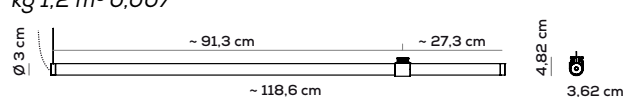

TUBO IN VETRO BOROSILICATO ORIZZONTALE + CAVO D'ACCIAIO (3m) + CAVO ELETTRICO LATERALE (4m) RIVESTITO IN TESSUTO DI COLORE NERO + 1 PUNTO DI CONNESSIONE IN NAILON (PA12) STAMPATO IN 3D VERSO ALTO

HORIZONTAL BOROSILICATE GLASS TUBE + STEEL CABLE (3m) + SIDE ELECTRIC CABLE (4m) COVERED IN BLACK FABRIC + 1 NAILON (PA12) CONNECTION POINT 3D PRINTED TOWARDS

kg 1,2 m³ 0,007