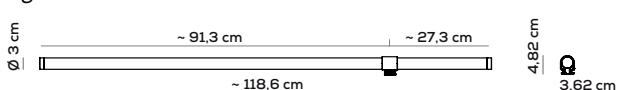

TUBO IN VETRO BOROSILICATO (93.7cm) + 1 PUNTO DI CONNESSIONE IN NAILON (PA12) STAMPATO IN 3D
BOROSILICATE GLASS TUBE (93.7cm) + 1 3D PRINTED NAILON (PA12) CONNECTION POINT

kg 1 m³ 0,007