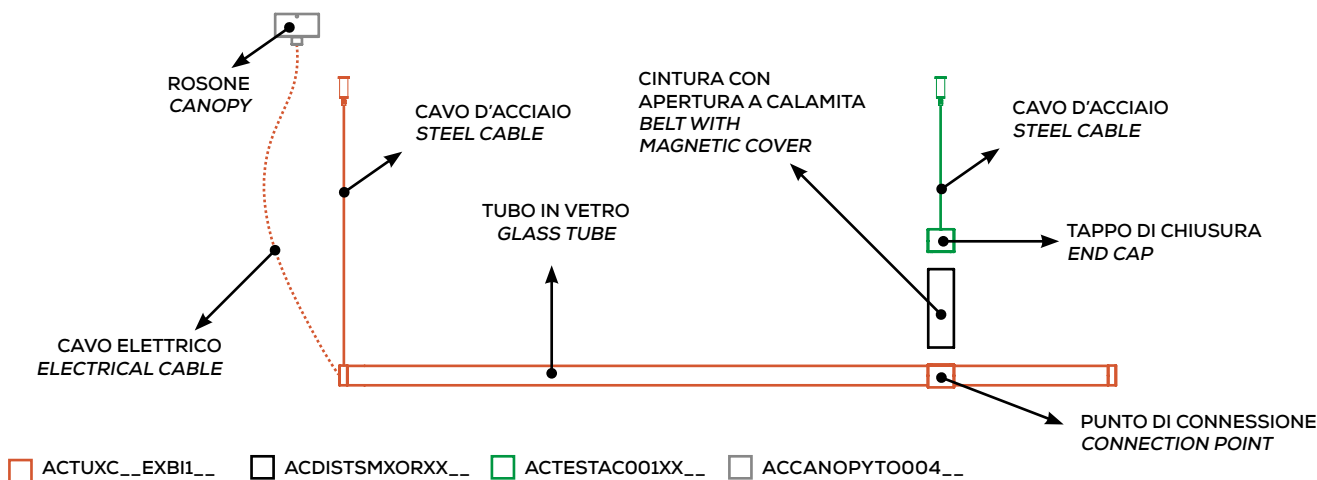

Paralela

Nahrang Studio

Sospensione orizzontale / Horizontal suspension

Collezione composta da lampade in vetro modulari e multidimensionali a sospensione, parete e soffitto; lampade da terra e tavolo.

Collection composed of: modular and multidimensional suspensions, wall and ceiling lamps; floor and table lamps, made of glass.

COLOURS

Elementi del sistema per la configurazione del modulo singolo (DRIVER NON INCLUSO) System elements for single module configuration (DRIVER NOT INCLUDED)