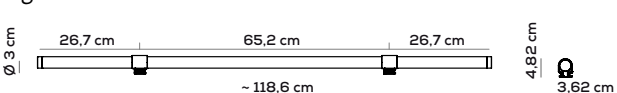

TUBO IN VETRO BOROSILICATO (118.6cm) + 1 PUNTO DI CONNESSIONE IN NAILON (PA12) STAMPATO IN 3D
BOROSILICATE GLASS TUBE (118.6cm) + 1 3D PRINTED NAILON (PA12) CONNECTION POINT

kg 1 m³ 0,007