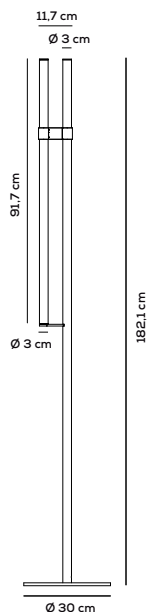

COLOURS

white

greige

earth red

pine green
limited edition

black

LAMPADA DA TERRA / FLOOR LAMP

kg 8,5 m³ 0,097

PARALELA FLOOR LAMP

Type	Article	CCT	Code	Colours	LED - Source
PT	PARALELA	27 2700K	X	BC white	~14,9W (~1103lm)
		30 3000K		ER earth red	
				GE greige	
				NE black	
				PG pine green limited edition	

IP20 CRI>90 24Vdc **LED**

example composition code **PT PARALELA 30 X GE**

* Apparecchiatura di alimentazione e controllo non inclusa / Power and control equipment not included

This luminaire contains a light source with the energy class G

PT PARALELA __ X __

CUSTOMER _____ NOTES _____

NOTICE: Luminous flux (lm) and efficacy (lm/W) for all LED luminaires is estimated based on nominal ratings of the LED sources. Technical data could be subject to alteration without notice. Axo Light does not provide legal guarantee for the accuracy of this data sheet.