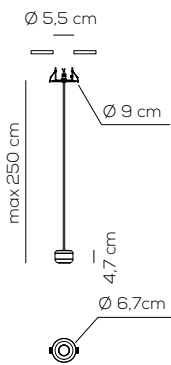

Compatible with pivot system

Type	Article	CCT	Colours	Source (LCC)
SP	URBMI PI	1 2700K	BC wrinkled white	LCC 6,5W - diffused beam
		2 3000K*	BR matt bronze	
		3 3500K	NI matt nickel	

CE IP20 CRI90 700mA - 9,2Vdc **LED** ~671 lm* ~103 lm/W*

foro - hole Ø 5,5 cm / profondità min - min depth 10 cm

example composition code SP URBMIPI2 NI LCC
Casambi compatibile / Casambi compatible.

This luminaire contains a light source with the energy class F.

CUSTOMER _____ NOTES _____
SP URBMI PI ___ LCC

NOTICE: Luminous flux (lm) and efficacy (lm/W) for all LED luminaires is estimated based on nominal ratings of the LED sources. Technical data could be subject to alteration without notice. Axo Light does not provide legal guarantee for the accuracy of this data sheet.