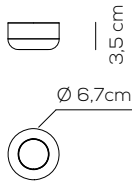

standard canopy

recessed canopy

PL URBMI P

kg 0,4 m³ 0,004

URBAN MINI / driver not included

Type	Article	CCT	Colours	Source (LCC)
PL	URB MI P	1X 2700K	BC wrinkled white	LCC 6,5W - diffused beam
		2X 3000K*	BR matt bronze	
		3X 3500K	NI matt nickel	