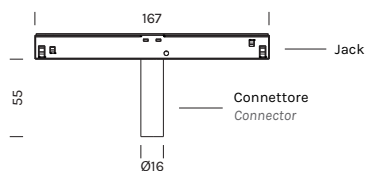

Alimentatori 24Vdc in tensione in remoto / Remote constant voltage drivers 24Vdc

Articolo Item	Potenza Power	IP	Dimensioni Dimensions	N° art. alimentabili N° of items powerable	Dimmer
1A0150	30W MAX	IP20	160x58x18	1	-
1A0151	50W MAX	IP20	160x58x18	1-2	-
1A0152	75W MAX	IP20	160x58x18	1-3	-
1A0145	100W MAX	IP67	190x52x33	1-4	-
1A0153	150W MAX	IP20	240x60x49	1-6	-

Centraline dimmerabili in remoto / Remote dimmable controllers

Articolo Item	Potenza Power	IP	Dimensioni Dimensions	Dimmer
1A0837	144W MAX	IP20	132x22x19	1-10V | DALI | PUSH
1A0838	288W MAX	IP20	150x38x25	0-10V | 1-10V | DALI | PUSH
1A0172	240W MAX	IP20	57x43x19	CASAMBI | PUSH

Controller 1 canale - DC

Controller 1 channel - DC

Adattatore per Track 48V (Jack+Connettore) / Adapter for track 48V (Jack+Connector)

binario 48Vdc escluso - connettore
sempre nero
48Vdc track excluded - connector
black only

Articolo Item	Finitura Finish	Dimmer
200/13	-JBI	ON-OFF
	-JNE	ON-OFF

200/14	-JBI	0-10V
	-JNE	0-10V