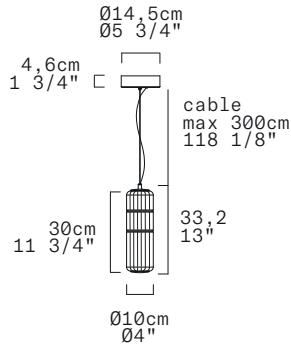

STACKING S 30 V RIG - INDOOR

David Rockwell, 2024

LEUCOS

Discover more

REPLACEABLE LED

TECHNICAL SHEET

MATERIALS	Diffuser: Blown Borosilicate Glass Structure: Aluminum
DIMENSIONS	Diffuser: Ø10cm H30cm [Ø4" H11 3/4"] Canopy: Ø14,5cm H4,6cm [Ø5 3/4" H1 3/4"] Cable length: 300cm [118 1/8"]
CANOPY	Matte white
LIGHT SOURCE	5 X LED STRIP 24V 6,25W (total) 718 lm (nominal) 3000K CRI≥90 5 X LED STRIP 24V 6,25W (total) 687 lm (nominal) 2700K CRI≥90
DIMMING PROTOCOL	Push-dim; 0/1-10V, DALI
MARKING	
NET WEIGHT	2,7kg