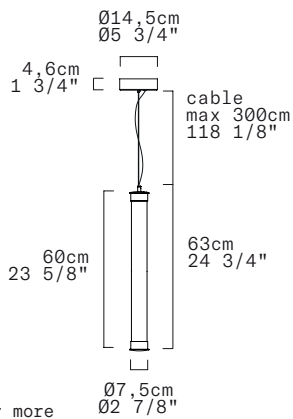

STACKING S 60 V NAKED - INDOOR

David Rockwell, 2023

LEUCOS

Discover more

REPLACEABLE LED

TECHNICAL SHEET

MATERIALS	Diffuser: Polymethacrylate Structure: Aluminum	
DIMENSIONS	Diffuser: Ø7,5cm H60cm [Ø2 7/8" H23 5/8"] Canopy: Ø14,5cm H4,6cm [Ø5 3/4" H1 3/4"] Cable lenght: 300cm [118 1/8"]	
CANOPY	Matte white	
LIGHT SOURCE	5 X LED STRIP 24V 13,75W (total) 1581 lm (nominal) 3000K CRI≥90 5 X LED STRIP 24V 13,75W (total) 1512 lm (nominal) 2700K CRI≥90	
DIMMING PROTOCOL	Push-dim; 0/1-10V, DALI	
MARKING	DRY LOCATION  	
WEIGHT	Net weight: 2kg	

Standard version (supplied with canopy & driver)

DIMMING PROTOCOL	Push-dim; 0/1-10V, DALI	
FINISH (DIFFUSER + STRUCTURE)	SOURCE	CODE
White + Anodized Aluminum	LED 3000K	0012437
	LED 2700K	0012438

Class 3 version installation with remote driver (supplied without canopy & driver)