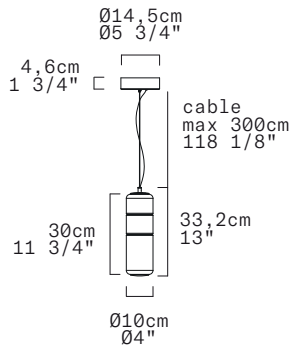

STACKING S 30 V - INDOOR

David Rockwell, 2023

LEUCOS

Discover more

REPLACEABLE LED

Standard version (supplied with canopy & driver)

DIMMING PROTOCOL	Push-dim; 0/1-10V, DALI	
FINISH (DIFFUSER + STRUCTURE)	SOURCE	CODE
Transparent + Anodized Aluminum	LED 3000K	0012361
	LED 2700K	0012392
Satin Black + Anodized Aluminum	LED 3000K	0013830
	LED 2700K	0013831
Satin Black + Matte Black Aluminum	LED 3000K	0013832
	LED 2700K	0013833

TECHNICAL SHEET	
MATERIALS	Diffuser: Blown Borosilicate Glass Structure: Aluminum
DIMENSIONS	Diffuser: Ø10cm H30cm [Ø4" H11 3/4"] Canopy: Ø14,5cm H4,6cm [Ø5 3/4" H1 3/4"] Cable length: 300cm [118 1/8"]
CANOPY	Matte white
LIGHT SOURCE	5 X LED STRIP 24V 6,25W (total) 718 lm (nominal) 3000K CRI≥90 5 X LED STRIP 24V 6,25W (total) 687 lm (nominal) 2700K CRI≥90
DIMMING PROTOCOL	Push-dim; 0/1-10V, DALI
MARKING	DRY LOCATION  
NET WEIGHT	2,3kg