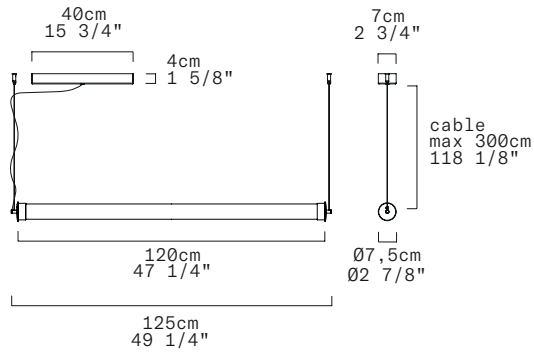

STACKING S 120 H NAKED - INDOOR

David Rockwell, 2023

LEUCOS

Discover more

REPLACEABLE LED