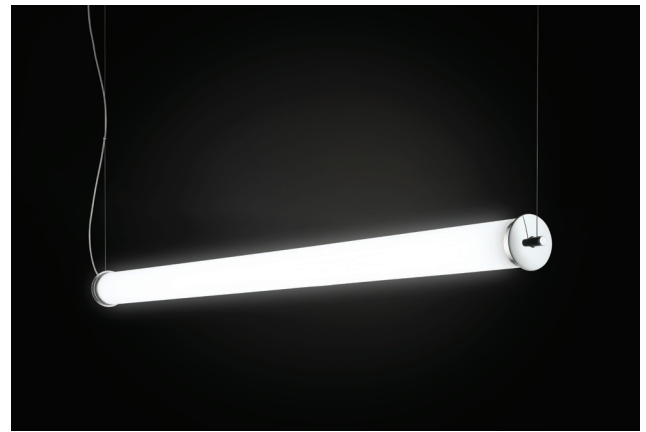

# STACKING S 120 H NAKED - INDOOR

David Rockwell, 2023

# LEUCOS

Discover more

REPLACEABLE LED

## TECHNICAL SHEET

MATERIALS	Diffuser: Polymethacrylate Structure: Aluminum	
DIMENSIONS	Diffuser: Ø7,5cm L120cm [Ø2 7/8" L47 1/4"] Canopy: 40cm x 7cm x H4cm [15 3/4" x 2 3/4" x 1 5/8"] Cable lenght: 300cm [118 1/8"]	
CANOPY	Matte white	
LIGHT SOURCE	5 X LED STRIP 24V 28,75W (total) 3306 lm (nominal) 3000K CRI≥90 5 X LED STRIP 24V 28,75W (total) 3162 lm (nominal) 2700K CRI≥90	
DIMMING PROTOCOL	Push-dim; 0/1-10V, DALI	
MARKING	DRY LOCATION  	
WEIGHT	Net weight: 3,4kg	