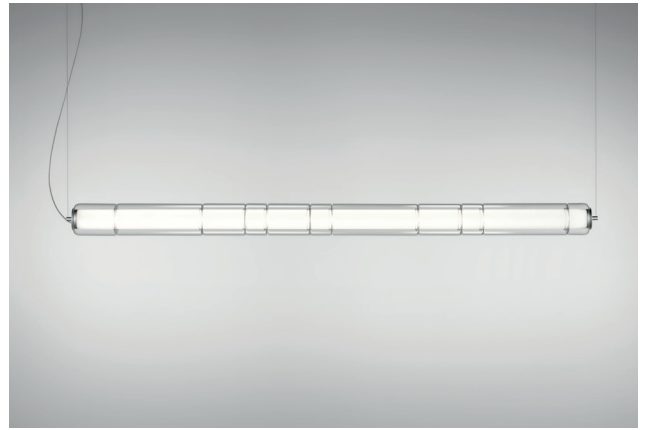

STACKING S 180 H - INDOOR

David Rockwell, 2023

LEUCOS

Discover more

REPLACEABLE LED

Standard version (supplied with canopy & driver)

DIMMING PROTOCOL	Push-dim; 0/1-10V, DALI	
FINISH (DIFFUSER + STRUCTURE)	SOURCE	CODE
Transparent + Anodized Aluminum	LED 3000K	0012296
	LED 2700K	0012380
Satin Black + Anodized Aluminum	LED 3000K	0013611
	LED 2700K	0013612
Satin Black + Matte Black Aluminum	LED 3000K	0013615
	LED 2700K	0013616

ON REQUEST (PVD: METALIZED TREATMENT)

MINIMUM ORDER QUANTITY 1 PCS PER COLOR

DIMMING PROTOCOL	Push-dim; 0/1-10V, DALI	
FINISH	SOURCE	CODE
Metallic Petrol Blue + Anodized Aluminum	LED 3000K	0013619
	LED 2700K	0013620
Metallic Petrol Blue + Matte Black Aluminum	LED 3000K	0013623
	LED 2700K	0013624
Metallic Titanium + Anodized Aluminum	LED 3000K	0013627
	LED 2700K	0013628
Metallic Titanium + Matte Black Aluminum	LED 3000K	0013631
	LED 2700K	0013632

TECHNICAL SHEET	
MATERIALS	Diffuser: Blown Borosilicate Glass Structure: Aluminum
DIMENSIONS	Diffuser: Ø10cm L180cm [Ø4" 70 7/8"] Canopy: 40cm x 7cm x H4cm [15 3/4" x 2 3/4" x H1 5/8"] Cable lenght: 300cm [118 1/8"]
CANOPY	Matte white
LIGHT SOURCE	5 X LED STRIP 24V 43,75W (total) 5031 lm (nominal) 3000K CRI≥90 5 X LED STRIP 24V 43,75W (total) 4812 lm (nominal) 2700K CRI≥90
DIMMING PROTOCOL	Push-dim; 0/1-10V, DALI
MARKING	 
NET WEIGHT	10kg