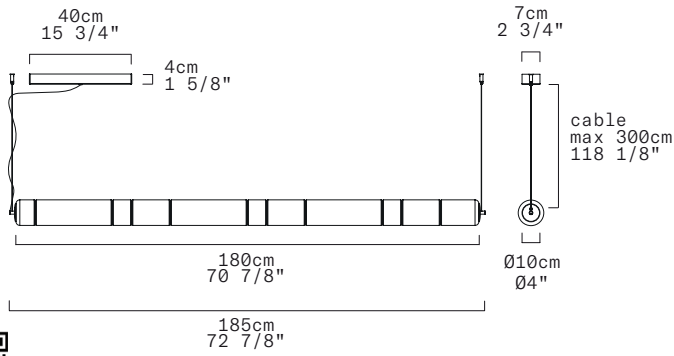

STACKING S 180 H - INDOOR

David Rockwell, 2023

LEUCOS

Discover more

REPLACEABLE LED

Standard version (supplied with canopy & driver)

DIMMING PROTOCOL	Push-dim; 0/1-10V, DALI	
FINISH (DIFFUSER + STRUCTURE)	SOURCE	CODE
Transparent + Anodized Aluminum	LED 3000K	0012296
	LED 2700K	0012380
Satin Black + Anodized Aluminum	LED 3000K	0013611
	LED 2700K	0013612
Satin Black + Matte Black Aluminum	LED 3000K	0013615
	LED 2700K	0013616

TECHNICAL SHEET	
MATERIALS	Diffuser: Blown Borosilicate Glass Structure: Aluminum
DIMENSIONS	Diffuser: Ø10cm L180cm [Ø4" 70 7/8"] Canopy: 40cm x 7cm x H4cm [15 3/4" x 2 3/4" x H1 5/8"] Cable lenght: 300cm [118 1/8"]
CANOPY	Matte white
LIGHT SOURCE	5 X LED STRIP 24V 43,75W (total) 5031 lm (nominal) 3000K CRI≥90 5 X LED STRIP 24V 43,75W (total) 4812 lm (nominal) 2700K CRI≥90
DIMMING PROTOCOL	Push-dim; 0/1-10V, DALI
MARKING	 
NET WEIGHT	10kg