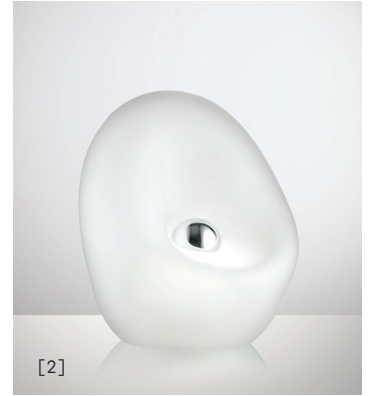

LIGHTBODY T - INDOOR

Jörg Hugo, 2021

LEUCOS

Discover more

TECHNICAL SHEET	
MATERIALS	Diffuser: Blown Glass Structure: Metal
DIMENSIONS	Diffuser: 25-30cm H28-33cm [9 3/4"-11 3/4" H11"-13"] Cable length: 300 cm [118 1/8"]
LIGHT SOURCE	E27 1 x 10W Retrofit LED
CONTROL	On-Off
MARKING	DRY LOCATION
WEIGHT	Net Weight: 4,2kg

CONTROL	On-Off	
FINISH (DIFFUSER + STRUCTURE)	SOURCE	CODE
[1] Trasparent + Matte Black	E27	0012195
[2] Trasparent with Satin Finish + Matte Black	E27	0012395
[3] Shaded Burgundy + Matte Black	E27	0012397
[4] Shaded White + Matte Black	E27	0012399
[5] Trasparent Pink + Matte Black	E27	0012401
NOTE	Light bulb not included	

We reserve the right to change our product specifications.
Please visit www.leucos.com for the latest product information

STRUCTURE

STANDARD COLOR FINISHES - FINITURE STANDARD

DIFFUSER

Transparent

Shaded
Burgundy

Transparent
Pink

DIFFUSER

Transparent
with White
Finish

Shaded White