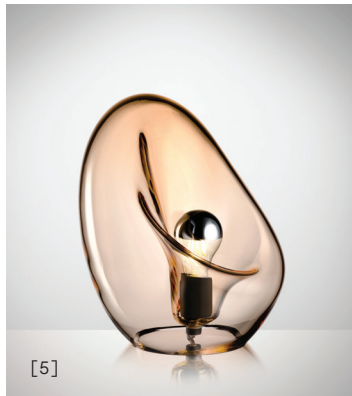

LIGHTBODY T - INDOOR

Jörg Hugo, 2021

LEUCOS

Discover more

TECHNICAL SHEET	
MATERIALS	Diffuser: Blown Glass Structure: Metal
DIMENSIONS	Diffuser: 25-30cm H28-33cm [9 3/4"-11 3/4" H11"-13"] Cable length: 300 cm [118 1/8"]
LIGHT SOURCE	E27 1 x 10W Retrofit LED
CONTROL	On-Off
MARKING	DRY LOCATION
WEIGHT	Net Weight: 4,2kg

CONTROL	On-Off	
FINISH (DIFFUSER + STRUCTURE)	SOURCE	CODE
[1] Trasparent + Matte Black	E27	0012195
[2] Trasparent with Satin Finish + Matte Black	E27	0012395
[3] Shaded Burgundy + Matte Black	E27	0012397
[4] Shaded White + Matte Black	E27	0012399
[5] Trasparent Pink + Matte Black	E27	0012401
NOTE	Light bulb not included	

We reserve the right to change our product specifications.
Please visit www.leucos.com for the latest product information

STRUCTURE

STANDARD COLOR FINISHES - FINITURE STANDARD

DIFFUSER

Transparent

Shaded
Burgundy

Transparent
Pink

DIFFUSER

Transparent
with White
Finish

Shaded White