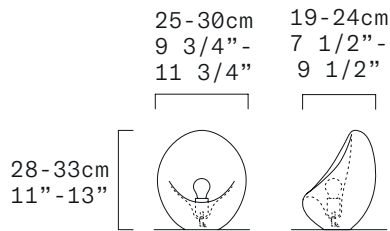

LIGHTBODY T - INDOOR

Jörg Hugo, 2021

LEUCOS

Discover more

TECHNICAL SHEET	
MATERIALS	Diffuser: Blown Glass Structure: Metal
DIMENSIONS	Diffuser: 25-30cm H28-33cm [9 3/4"-11 3/4" H11"-13"] Cable length: 300 cm [118 1/8"]
LIGHT SOURCE	E27 1 x 10W Retrofit LED
CONTROL	On-Off
MARKING	DRY LOCATION
WEIGHT	Net Weight: 4,2kg