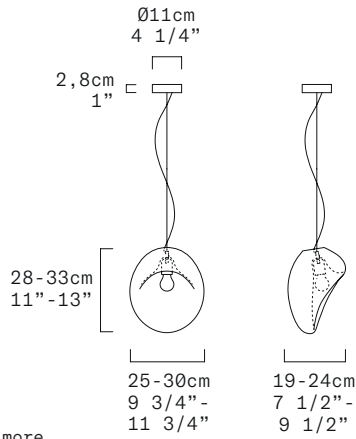

# LIGHTBODY S - INDOOR

Jörg Hugo, 2021

LEUCOS

Discover more

TECHNICAL SHEET		FINISH (DIFFUSER + STRUCTURE)	SOURCE	CODE
MATERIALS	Diffuser: Blown Glass Structure: Metal	[[1] Trasparent + Matte Chrome	E27	0012403
DIMENSIONS	Diffuser: 25-30cm H28-33cm [9 3/4"-11 3/4" H11"-13"] Canopy: Ø11cm H2,8cm [Ø4 1/4" H1"] Cable lenght: 300 cm [118 1/8"]	[2] Trasparent with Satin Finish + Matte Chrome	E27	0012404
LIGHT SOURCE	E27 1 x 10W Retrofit LED	[3] Shaded Burgundy + Matte Chrome	E27	0012405
MARKING	DRY LOCATION   	[4] Shaded White + Matte Chrome	E27	0012406
WEIGHT	Net Weight: 4,1kg	[5] Trasparent Pink + Matte Chrome	E27	0012407
NOTE			Light bulb not included	