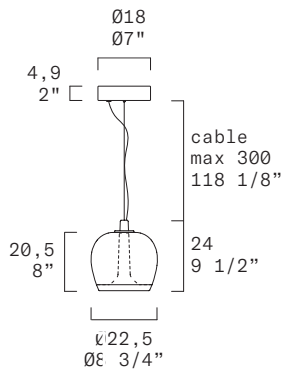

AURELIA BOLD S 22 SS (SINGLE SWITCH) - INDOOR

Patrick Jouin, 2021

LEUCOS

Direct light
+ Indirect light

Discover more

REPLACEABLE LED

TECHNICAL SHEET	
MATERIALS	Diffuser: Blown Glass Structure: Metal
DIMENSIONS	Diffuser: Ø22,5 cm H20,5 cm [Ø8 3/4" H8"] Canopy: Ø18 cm H4,9cm [Ø7" H2"] Cable length: 300 cm [118 1/8"]
LIGHT SOURCE	Direct: LED 1 X 11,6W 1531 lm (nominal) 3000K CRI≥90 Indirect: LED 1 X 5,8W 980 lm (nominal) 3000K CRI≥90 or Direct: LED 1 X 11,6W 1471 lm (nominal) 2700K CRI≥90 Indirect: LED 1 X 5,8W 944 lm (nominal) 2700K CRI≥90
DIMMING PROTOCOL	Push-dim; 0/1-10V; Dali
MARKING	DRY LOCATION   
WEIGHT	Net Weight: 3,5kg