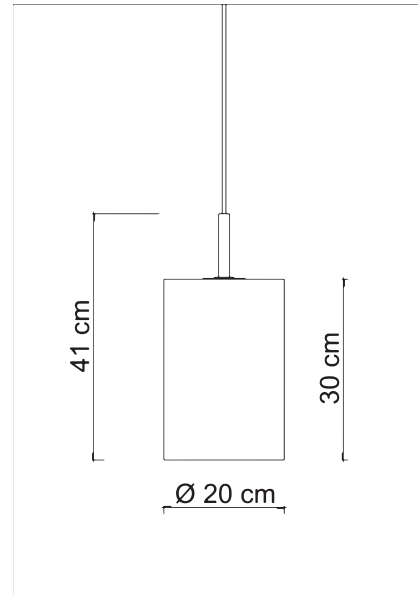

ICONIC/G

Hanging lamp

The Iconic collection showcases a series of unique glass suspensions, distinguished by a captivating inner metal cone. This reflective cone, coated in a glossy galvanic finish matching the outer glass, creates a mesmerizing interplay of light and shadow. The resulting luminous effect is exhilarating, offering a perfect blend of elegance and originality. Iconic suspensions serve as a distinctive option to enhance any space with a touch of style and a magical atmosphere. Iconic is available in bronze, copper, smoke, and transparent finishes.

It is electrified with an E27 bulb and offers modular installation options on our bases, allowing for flexible customization and versatility in design.

8972	ICONIC/G BR
8958	ICONIC/G C
8965	ICONIC/G F
9146	ICONIC/G R
Power	1 x max 26W
Input	220/240 V - 50/60Hz
Lampholder	E27 - Bulb not included
IP	20
L. Wire	500 cm

Item do not completed of ceiling base, check compatibility at pag. 506 of catalogue

PACKAGING DATA :

Packages	1
Net Weight	2,2kg
Gross Weight	3,4kg
Volume	0,0312 m ³

Any interventions on the light source of this article must be carried out by qualified personnel or by the manufacturer himself.
Any operation carried out without prior consultation with Contemporanea srl will void the guarantee