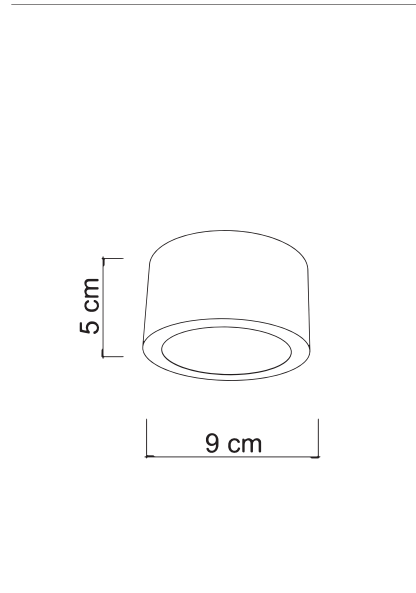

POINT/F

Ceiling lamp

The Point lamp collections offer a current and basic design that is adaptable to all tastes. The GX53 light sources are adjustable, allowing for full illumination of any space. These lamps combine functionality and aesthetics, providing versatile lighting solutions for everyone's preferences.

7364	POINT/F
Power	1 x max 9W
Input	220/240 V - 50/60Hz
Lampholder	GX53- Bulb included
IP	20

PACKAGING DATA :

Packages	1
Net Weight	0,3kg
Gross Weight	0,5kg
Volume	0,0013 m³

Any interventions on the light source of this article must be carried out by qualified personnel or by the manufacturer himself.
Any operation carried out without prior consultation with Contemporanea srl will void the guarantee

CE [EAC] RoHS

MATERIAL :

Frame	Metal
Diffuser	Light Source

FINISHING TABLE :

Frame	Matt Black