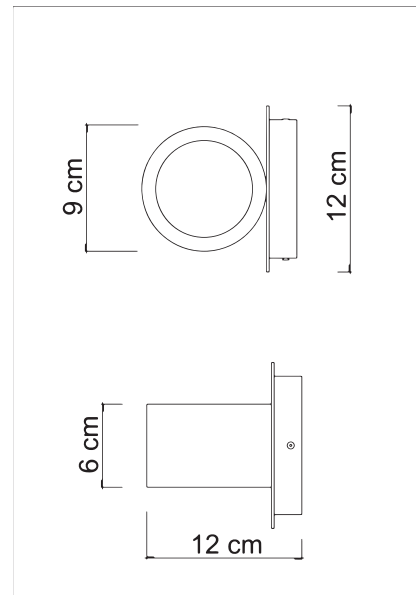

POINT/A

Wall lamp

The Point lamp collections offer a current and basic design that is adaptable to all tastes. The GX53 light sources are adjustable, allowing for full illumination of any space. These lamps combine functionality and aesthetics, providing versatile lighting solutions for everyone's preferences.

7371	POINT/A
Power	2 x max 9W
Input	220/240 V - 50/60Hz
Lampholder	GX53- Bulb included
IP	20

PACKAGING DATA :

Packages	1
Net Weight	0,6kg
Gross Weight	0,8kg
Volume	0,0041 m³

Any interventions on the light source of this article must be carried out by qualified personnel or by the manufacturer himself.
Any operation carried out without prior consultation with Contemporanea srl will void the guarantee

CE [EAC] RoHS

MATERIAL :

Frame	Metal
Diffuser	Light Source

FINISHING TABLE :

Frame	Matt Black