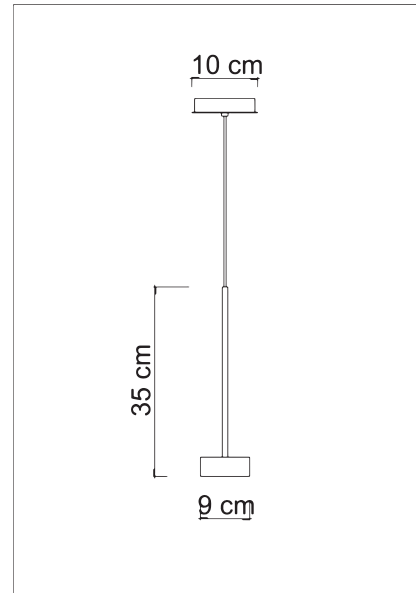

POINT/S1

Hanging lamp

The Point lamp collections offer a current and basic design that is adaptable to all tastes. The GX53 light sources are adjustable, allowing for full illumination of any space. These lamps combine functionality and aesthetics, providing versatile lighting solutions for everyone's preferences.

7388	POINT/S1
Power	1 x max 9W
Input	220/240 V - 50/60Hz
Lampholder	GX53- Bulb included
IP	20
L. Wire	400 cm

PACKAGING DATA :

Packages	1
Net Weight	0,4kg
Gross Weight	0,7kg
Volume	0,0131 m³

MATERIAL :

Frame	Metal
Diffuser	Light Source

FINISHING TABLE :

Frame	Matt Black

Any interventions on the light source of this article must be carried out by qualified personnel or by the manufacturer himself.
Any operation carried out without prior consultation with Contemporanea srl will void the guarantee