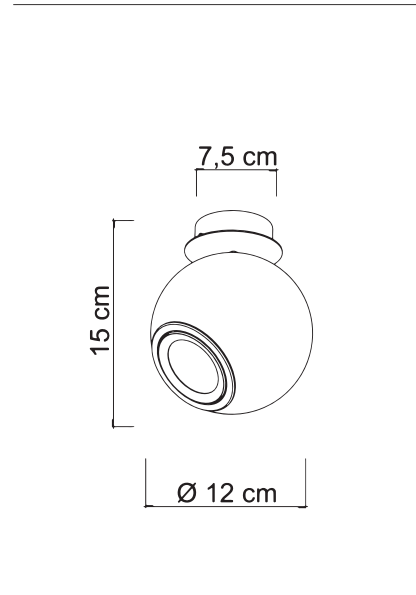

NEMO/PL

Ceiling lamp

Nemo, one of the most appreciated collections in our catalog, comes with a new addition: the ceiling-mounted version is now available. Its GU10 light source ensures excellent brightness where precise adjustability is required. The combination of elegant design and functionality makes the Nemo collection an ideal choice for creating luminous and sophisticated atmospheres. The Nemo lamp is available in various finishes: matte white, brushed brass, matte black, pearl black, and brushed copper. Each version offers a unique touch of style and perfectly complements any space.

9481	NEMO/PL B
9504	NEMO/PL N
9511	NEMO/PL NP
9498	NEMO/PL OS
9528	NEMO/PL RS
Power	1 x max 9W
Input	220/240 V - 50/60Hz
Lampholder	GU10 - Bulb included
IP	20
L. Wire	

Item do not completed of ceiling base, check compatibility at pag. 506 of catalogue

PACKAGING DATA :

Packages	1
Net Weight	0,5kg
Gross Weight	0,6kg
Volume	0,0062 m³

Any interventions on the light source of this article must be carried out by qualified personnel or by the manufacturer himself.
Any operation carried out without prior consultation with Contemporanea srl will void the guarantee

CE [EAC] RoHS

MATERIAL :

Frame	Metal
Diffuser	Light Source
Wire	PVC

FINISHING TABLE :

Frame	Matt White	B
	Matt Black	N
	Shiny Pearl Black	NP
	Brushed Brass	OS
	Brushed Copper	RS