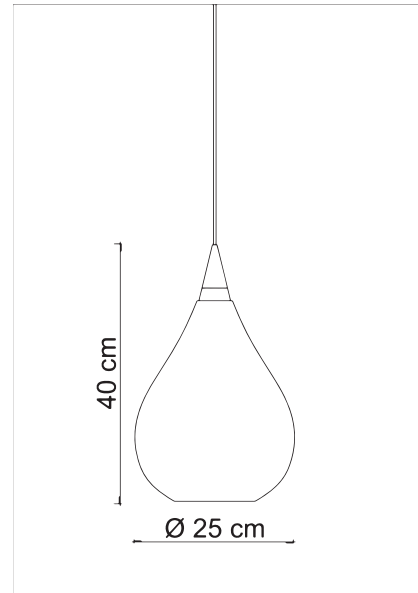

SOSPESI/E27G

Hanging lamp

Sospesi is a pendant lamp that exudes elegance and minimalist charm with its drop-shaped glass design, reminiscent of raindrops. While maintaining a decorative appeal, it also embodies simplicity. It is available in three different sizes: small, medium, and large. The medium and large sizes come with an E27 light source and an internal decorative cone in frosted glass, easily removable even after ceiling installation. The small size, on the other hand, is available with integrated LED light sources or GU10 bulbs and does not include the decorative cone. Sospesi offers versatile options to suit different lighting needs and styles, becoming a flexible and aesthetically pleasing lighting solution.

9467	SOSPESI/E27G C
9474	SOSPESI/E27G F
9443	SOSPESI/E27G O
9450	SOSPESI/E27G R
Power	1 x max 26W
Input	220/240 V - 50/60Hz
Lampholder	E27 - Bulb not included
IP	20
L. Wire	400 cm

Item do not completed of ceiling base, check compatibility at pag. 506 of catalogue

PACKAGING DATA :

Packages	1
Net Weight	1,0kg
Gross Weight	1,7kg
Volume	0,0612 m ³

Any interventions on the light source of this article must be carried out by qualified personnel or by the manufacturer himself.
Any operation carried out without prior consultation with Contemporanea srl will void the guarantee