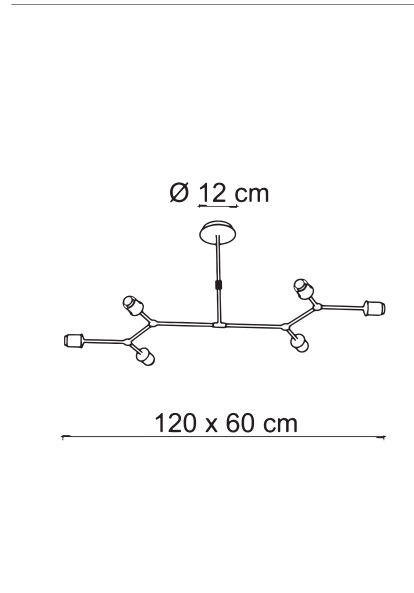

SARA/S6

Ceiling lamp

Simply minimal, clean and essential.

The Sara series is born from the fusion of spherical and sinuous shapes with the modernity of the metal frame, creating a particularly attractive and decorative effect, with a strong aesthetic sense and a strong personality.

Glass available in an important range of finishes.

6268	SARA/S6 B
6794	SARA/S6 N
Power	6 x max 12W
Input	220/240 V - 50/60Hz
Lampholder	E14 - Bulb not included
IP	20

DIFFUSER SOLD SEPARATELY, CONSULT THE CATALOGUE

PACKAGING DATA :

Packages	1
Net Weight	2,2kg
Gross Weight	3,3kg
Volume	0,0828 m ³

Any interventions on the light source of this article must be carried out by qualified personnel or by the manufacturer himself.
Any operation carried out without prior consultation with Contemporanea srl will void the guarantee