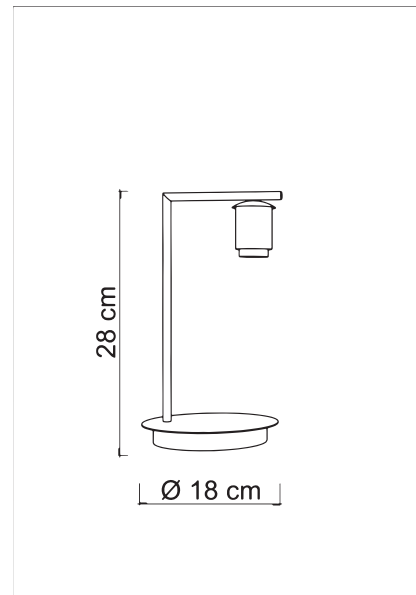

SARA/L

Table lamp

Simply minimal, clean and essential.

The Sara series is born from the fusion of spherical and sinuous shapes with the modernity of the metal frame, creating a particularly attractive and decorative effect, with a strong aesthetic sense and a strong personality.

Glass available in an important range of finishes.

6282	SARA/L B
3817	SARA/L N
Power	1 x max 12W
Input	220/240 V - 50/60Hz
Lampholder	E14 - Bulb not included
IP	20

DIFFUSER SOLD SEPARATELY, CONSULT THE CATALOGUE

PACKAGING DATA :

Packages	1
Net Weight	0,8kg
Gross Weight	1,3kg
Volume	0,0150 m ³

Any interventions on the light source of this article must be carried out by qualified personnel or by the manufacturer himself.
Any operation carried out without prior consultation with Contemporanea srl will void the guarantee