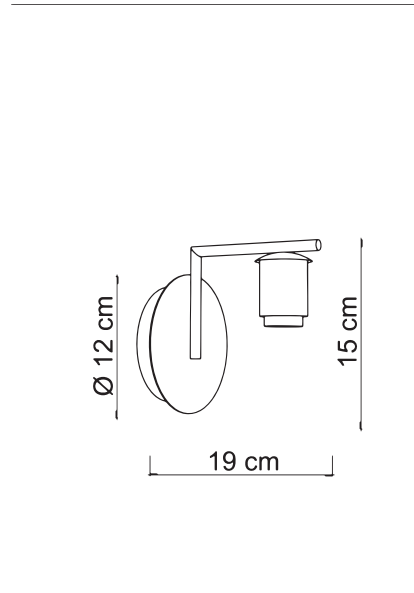

SARA/A

Wall lamp

Simply minimal, clean and essential.

The Sara series is born from the fusion of spherical and sinuous shapes with the modernity of the metal frame, creating a particularly attractive and decorative effect, with a strong aesthetic sense and a strong personality.

Glass available in an important range of finishes.

6275	SARA/A B
6831	SARA/A N
Power	1 x max 12W
Input	220/240 V - 50/60Hz
Lampholder	E14 - Bulb not included
IP	20

DIFFUSER SOLD SEPARATELY, CONSULT THE CATALOGUE

PACKAGING DATA :

Packages	1
Net Weight	0,3kg
Gross Weight	0,6kg
Volume	0,0080 m ³

Any interventions on the light source of this article must be carried out by qualified personnel or by the manufacturer himself.
Any operation carried out without prior consultation with Contemporanea srl will void the guarantee