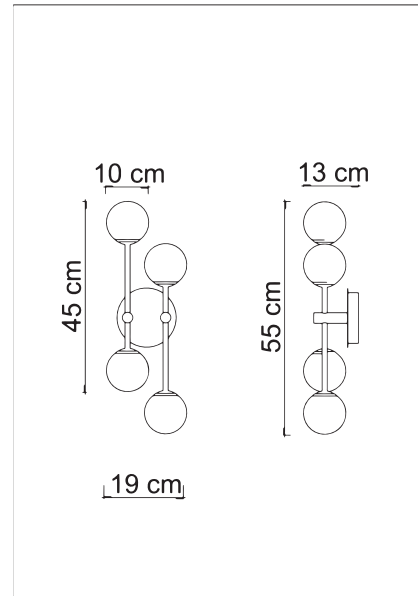

KEVIN/A

Wall lamp

The perfect combination of black and brushed brass finish defines our product. The glass sphere gracefully houses a G9 bulb, making this combination the best choice for your illuminating style.

4561	KEVIN/A
Power	4 x max 9W
Input	220/240 V - 50/60Hz
Lampholder	G9 - Bulb included
IP	20

PACKAGING DATA :

Packages	1
Net Weight	0,9kg
Gross Weight	1,3kg
Volume	0,0244 m ³

MATERIAL :

Frame	Metal
Diffuser	Glass