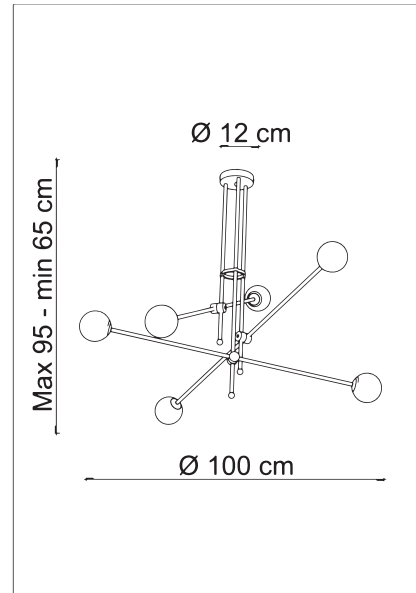

# KEVIN

Ceiling lamp

The perfect combination of black and brushed brass finish defines our product. The glass sphere gracefully houses a G9 bulb, making this combination the best choice for your illuminating style.

2079	KEVIN
Power	6 x max 9W
Input	220/240 V - 50/60Hz
Lampholder	G9 - Bulb included
IP	20

#### PACKAGING DATA :

Packages	1
Net Weight	2,8kg
Gross Weight	3,6kg
Volume	0,0541 m <sup>3</sup>

Any interventions on the light source of this article must be carried out by qualified personnel or by the manufacturer himself.  
Any operation carried out without prior consultation with Contemporanea srl will void the guarantee